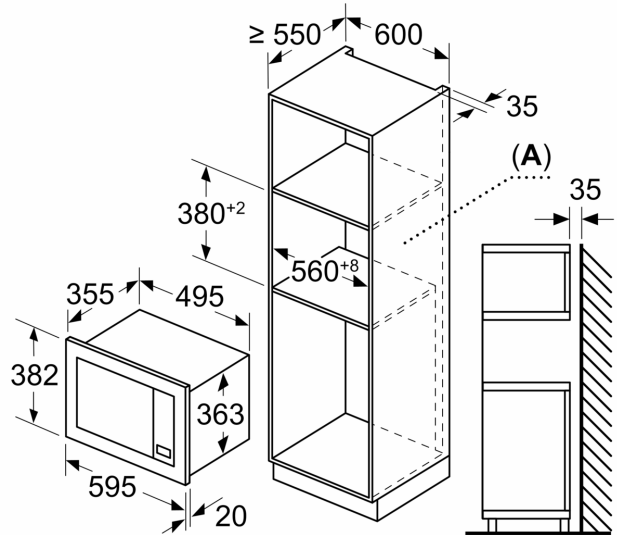

Type of micro-wave oven: MW only
 Type of control:Electronic
 Dimensions: 382 x 595 x 375 mm
 Cavity dimensions: 205.0 x 310 x 334.0 mm
 Length electrical supply cord: 130.0 cm
 Net weight: 14.4 kg
 Gross weight: 17.5 kg
 EAN code:4242005290741
 Max. microwave power level: 800 W
 Connection rating: 1270 W
 Fuse protection:10 A
 Voltage: 220-230 V
 Frequency: 50 Hz
 Plug type: Gardy plug w/ earthing
 Included accessories: 1 x grid

Dimensions:

- Appliance dimension (hxwx): 382 mm x 595 mm x 375 mm
- Niche dimension (hxwx): 560 mm - 568 mm x 380 mm - 382 mm x 550 mm
- "Please reference the built-in dimensions provided in the installation drawing"

Microwave and heating mode:

- Max. Power: 800 W; 5 Microwave power settings: 90 W, 180 W, 360 W, 600 W, 800 W
- Cavity volume: 25 l
- lacquered grey cavity
- LED
- electronic clock
- User-friendly electronics: extremely
- easy and comfortable operation
- 4 defrost and 3 cooking programmes in microwave function
- Favourite button for individual settings (1 setting)

**Series 2, Built-in Microwave, 59 x 38 cm, Stainless steel
BEL653MS3**

measurements in mm
Installation of a 25 l microwave in a high cupboard

A: Overhang at top: 1 mm
B: Overhang at bottom: 1 mm

measurements in mm