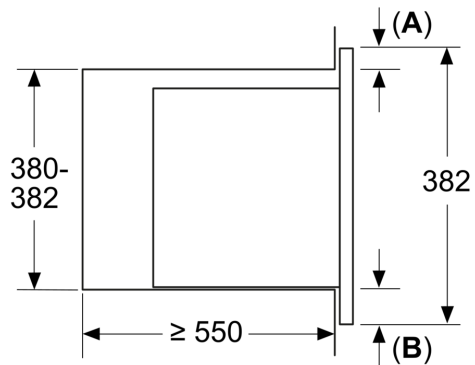

Type of micro-wave oven: MW only
 Type of control:Electronic
 Dimensions: 382 x 595 x 375 mm
 Cavity dimensions: 205.0 x 310 x 334.0 mm
 Length electrical supply cord: 130.0 cm
 Net weight: 14.4 kg
 Gross weight: 17.5 kg
 EAN code:4242005290741
 Max. microwave power level: 800 W
 Connection rating: 1270 W
 Fuse protection:10 A
 Voltage: 220-230 V
 Frequency: 50 Hz
 Plug type: Gardy plug w/ earthing
 Included accessories: 1 x grid

Comfort:

- Rotary Control
- automatic programmes, 8
- LED light
- Side opening door, left hinged
- Open door button

Comfort and Safety:

- Safety lock
- Automatic safety shut off door contact switch
- Integral cooling fan
- Length of mains cable: 130 cm
- Total connected load electric: 1.27 KW
- Nominal voltage: 220 - 230 V

Dimensions:

- Appliance dimension (hxwx): 382 mm x 595 mm x 375 mm
- Niche dimension (hxwx): 560 mm - 568 mm x 380 mm - 382 mm x 550 mm
- "Please reference the built-in dimensions provided in the installation drawing"

**Series 2, Built-in Microwave, 59 x 38 cm, Stainless steel
BEL653MS3**

measurements in mm
Installation of a 25 l microwave in a high cupboard

A: Overhang at top: 1 mm
B: Overhang at bottom: 1 mm

measurements in mm