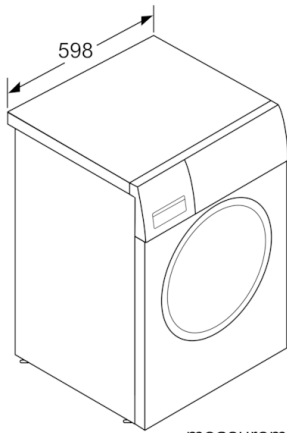

Technical data

:	Left
Color / Material body :	White
Length electrical supply cord (cm) :	160
Height for building under :	848.00
:	848
Dimensions of the product (mm) :	848 x 598 x 590
Wheels :	No
Net weight (kg) :	71.539
Drum volume (l) :	63
Main colour of product :	White
Door Frame :	chrome, white
Color Dial :	chrome-white#
:	49
:	2300
Fuse protection (A) :	10
Voltage (V) :	220-240
Frequency (Hz) :	50
Energy Star Qualified :	No
Cord Included :	No
Plug type :	Gardy plug w/ earthing
Length of drain hose (in) :	59.05
Length of supply hose (in) :	59.05
Appliance Dimensions (h x w x d) (inches) :	x x
Dimensions of the packed product (in) :	34.05 x 24.40 x 26.77
Net weight (lbs) :	158.000
Gross weight (lbs) :	160.000
Length of drain hose :	150.00
Length of supply hose :	150.00
Dimensions of the packed product (HxWxD) (mm) :	865 x 680 x 620
Gross weight (kg) :	72.5
:	2300
Fuse protection (A) :	10
Voltage (V) :	220-240
Frequency (Hz) :	50
Approval certificates :	, VDE
Water protection system :	Multiple water protection
Number of Options :	14
Spin speed options :	Variable
Digital countdown indicator :	Yes

Technical information

- Slide-under at height of 85 cm
- Dimensions (H x W x D): 84.8 cm x 59.8 cm x 59.0 cm

Serie | 6, washing machine, frontloader
fullsize, 9 kg, 1400 rpm
WAT28681ME

measurements in mm