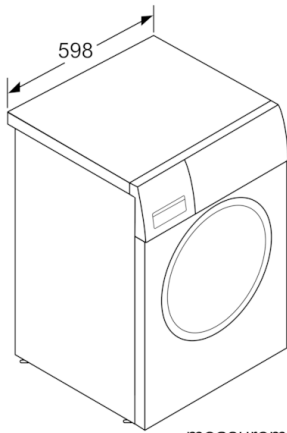

Technical data

:	Left
Color / Material body :	silver inox
Length electrical supply cord (cm) :	160
:	848.00
:	848
Dimensions of the product (mm) :	848 x 598 x 590
Wheels :	No
Net weight (kg) :	69.101
Drum volume (l) :	58
Main colour of product :	silver inox
Door Frame :	silver inox
Color Buttons :	pearl dark grey
Color Dial :	silver inox
:	56
:	2300
Current (A) :	10
Voltage (V) :	220-240
Frequency (Hz) :	50
Energy Star Qualified :	No
Cord Included :	No
Length of drain hose (in) :	59.05
Length of supply hose (in) :	59.05
Appliance Dimensions (h x w x d) (inches) :	x x
Dimensions of the packed product (in) :	34.05 x 24.80 x 27.16
Net weight (lbs) :	152.000
Gross weight (lbs) :	154.000
Length of drain hose :	150.00
Length of supply hose :	150.00
Dimensions of the packed product (HxWxD) (mm) :	865 x 690 x 630
Gross weight (kg) :	69.8
:	2300
Current (A) :	10
Voltage (V) :	220-240
Frequency (Hz) :	50
Approval certificates :	, Eurasian, VDE
Water protection system :	Multiple water protection
Number of Options :	7
Spin speed options :	Variable
Digital countdown indicator :	Yes
Progress indicator :	LED-display

Technical information

- Dimensions (H x W x D): 84.8 cm x 59.8 cm x 59.0 cm
- Slide-under at height of 85 cm

**Serie | 4, washing machine, frontloader
fullsize, 7 kg, silver inox
WAK2022SME**

measurements in mm