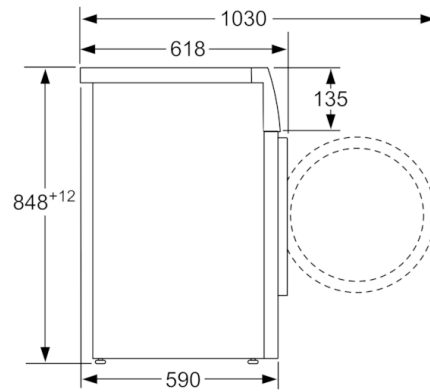

Technical data

:	Left
Color / Material body :	White
Length electrical supply cord (cm) :	160
:	848.00
:	848
Dimensions of the product (mm) :	848 x 598 x 590
Wheels :	No
Net weight (kg) :	69.901
Drum volume (l) :	58
Main colour of product :	White
Door Frame :	white-black grey
Color Buttons :	silver
Color Dial :	silver white
:	56
:	2300
Current (A) :	10
Voltage (V) :	220-240
Frequency (Hz) :	50
Energy Star Qualified :	No
Cord Included :	No
Length of drain hose (in) :	59.05
Length of supply hose (in) :	59.05
Appliance Dimensions (h x w x d) (inches) :	x x
Dimensions of the packed product (in) :	34.25 x 25.59 x 27.16
Net weight (lbs) :	154.000
Gross weight (lbs) :	156.000
Length of drain hose :	150.00
Length of supply hose :	150.00
Dimensions of the packed product (HxWxD) (mm) :	870 x 690 x 650
Gross weight (kg) :	70.6
:	2300
Current (A) :	10
Voltage (V) :	220-240
Frequency (Hz) :	50
Approval certificates :	, Eurasian, VDE
Water protection system :	Multiple water protection
Number of Options :	7
Spin speed options :	Variable
Digital countdown indicator :	Yes
Progress indicator :	LED-display

Technical information

- Dimensions (H x W x D): 84.8 cm x 59.8 cm x 59.0 cm
- Slide-under at height of 85 cm

Serie | 4, washing machine, frontloader
fullsize, 7 kg, 1000 rpm
WAK20200ME

measurements in mm

measurements in mm