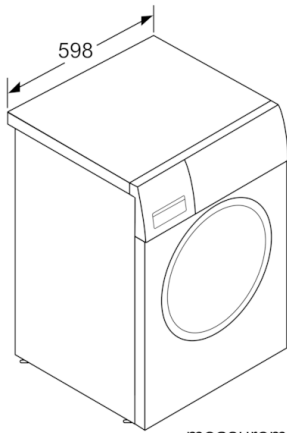

Technical data

:	Left
Color / Material body :	White
Length electrical supply cord (cm) :	160
:	848.00
:	848
Dimensions of the product (mm) :	848 x 598 x 590
Wheels :	No
Net weight (kg) :	69.901
Drum volume (l) :	58
Main colour of product :	White
Door Frame :	white-black grey
Color Buttons :	silver
Color Dial :	silver white
:	56
:	2300
Current (A) :	10
Voltage (V) :	220-240
Frequency (Hz) :	50
Energy Star Qualified :	No
Cord Included :	No
Length of drain hose (in) :	59.05
Length of supply hose (in) :	59.05
Appliance Dimensions (h x w x d) (inches) :	x x
Dimensions of the packed product (in) :	34.25 x 25.59 x 27.16
Net weight (lbs) :	154.000
Gross weight (lbs) :	156.000
Length of drain hose :	150.00
Length of supply hose :	150.00
Dimensions of the packed product (HxWxD) (mm) :	870 x 690 x 650
Gross weight (kg) :	70.6
:	2300
Current (A) :	10
Voltage (V) :	220-240
Frequency (Hz) :	50
Approval certificates :	, Eurasian, VDE
Water protection system :	Multiple water protection
Number of Options :	7
Spin speed options :	Variable
Digital countdown indicator :	Yes
Progress indicator :	LED-display

Technical information

- Dimensions (H x W x D): 84.8 cm x 59.8 cm x 59.0 cm
- Slide-under at height of 85 cm

Serie | 4, washing machine, frontloader
fullsize, 7 kg, 1000 rpm
WAK20200ME

measurements in mm