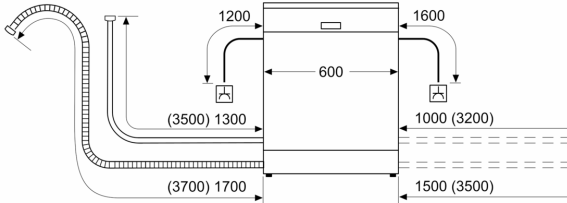

**Our ActiveWater 60 with HygienePlus
Option: Rinses your dishes at extra high
temperatures for top hygienic cleanliness.**

- **Multiple water protection:** for optimum security against flooding.

Maximum number of place settings:	12
The water consumption of the eco programme in liters per cycle (EU 2017/1369):	11.7 l
Cleaning performance:	A
Water consumption:	11.7 l
Total annual energy consumption 220 days:	224 kWh
Total annual water consumption 220 days:	2574 l
Built-in / Free-standing:	Free-standing
Removable top:	Yes
Door panel options:	Not possible
Height of removable worktop:	30 mm
Height of the appliance:	845 mm
Adjustable feet:	Yes - all
Maximum adjustability feet:	20 mm
Adjustable plinth:	No
Net weight:	44.2 kg
Gross weight:	45.5 kg
Connection rating:	2400 W
Fuse protection:	10 A
Voltage:	220-240 V
Frequency:	60; 50 Hz
Length electrical supply cord:	175.0 cm
Plug type:	Gardy plug w/ earthing
Length inlet hose:	150 cm
Length outlet hose:	190 cm
Hidden heating element:	Yes
Child safety devices:	No
Water softener:	Yes
Top basket type:	mid
Adjustable upper basket:	Rackmatic 3-stage
Bottom basket type:	mid
3rd Rack:	None
Optional accessories: .. SMZ5000, SMZ5001, SMZ5002, SMZ1051EU, SMZ2014	
Included accessories 2:	no
Number of place settings:	12
Color / Material panel:	White
Color / Material body:	White
Color / Material top:	White
Dimensions of the product (HxWxD):	845 x 600 x 600 mm
Dimensions of the packed product (HxWxD):	876 x 660 x 675 mm

**Series 4, free-standing dishwasher,
60 cm, White
SMS43D02ME**

measurements in mm

⌚ socket
() values with extension kit