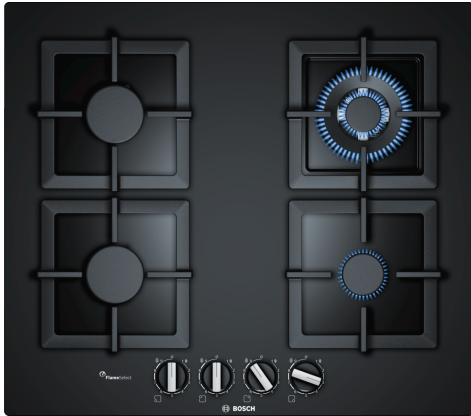

Series 6, Gas hob, 60 cm, Tempered glass, Black PPH6A6B20

- HEZ211310 Simmer cap
- HEZ298105 Simmer plate
- HEZ298114 Small pot support
- HEZ298126 Wok ring

The tempered-glass gas hob with FlameSelect: achieve perfect cooking results thanks to nine precisely defined power levels.

- **FlameSelect:** for a precise adjustment of the flame in nine defined levels.

Product name/family:gas hob w integrated controls
 Built-in / Free-standing: Built-in
 Energy input: Gas
 Total number of positions that can be used at the same time: 4
 Type of control setting devices: sword knobs
 Min. required niche size for installation (HxWxD):45 x 560-562 x 480-492 mm
 Width of the appliance:590 mm
 Dimensions: 58 x 590 x 520 mm
 Dimensions of the packed product (HxWxD): 141 x 651 x 578 mm
 Net weight: 14.1 kg
 Gross weight: 15.0 kg
 Residual heat indicator:No
 Location of control panel: Front
 Basic surface material: Tempered glass
 Color of surface:Black
 Color of frame: Black
 Length electrical supply cord: 100.0 cm
 Knob Material:Plastic
 Sealed Burners: No
 Type of pan support: Elongated cast iron pan support
 Power of heating element (kW): 1.75 kW
 Power of 3rd heating element (kW): 1.75 kW
 Power of 5th heating element (kW): 3.5 kW
 Connection rating: 1 W
 Gas connection rating: 8000 W
 Fuse protection:3 A
 Voltage: 220-240 V
 Frequency: 60; 50 Hz
 Energy input:Gas
 Gas type: Nat gas H/E/(L) 20 (25) mbar
 Alternative gas type: Liquid gas G30,31 28-30/37mbar
 Plug type:No plug (electrical connection by electrician)
 Appliance Dimensions (h x w x d) (in): x x
 Dimensions of the packed product: 5.55 x 22.75 x 25.62
 Net weight:31.000 lbs
 Gross weight: 33.000 lbs
 Total number of positions that can be used at the same time: 4
 Length electrical supply cord: 100.0 cm
 Min. required niche size for installation (HxWxD):45 x 560-562 x 480-492 mm
 Dimensions: 58 x 590 x 520 mm
 Dimensions of the packed product (HxWxD): 141 x 651 x 578 mm
 Net weight: 14.1 kg
 Gross weight: 15.0 kg