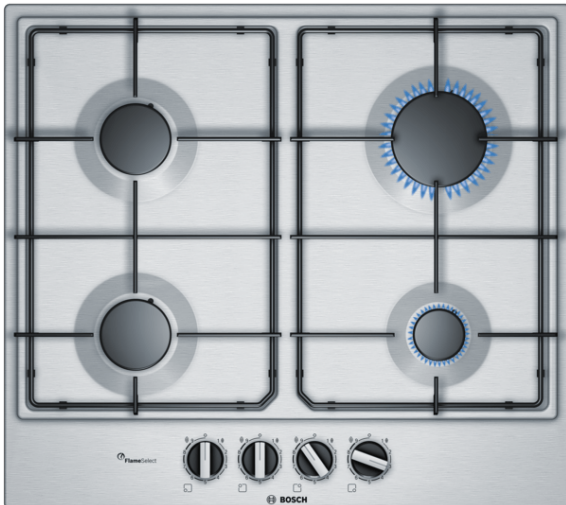

**Serie | 6, Gas hob, 60 cm, Stainless steel
PCP6A5B80Q**

The stainless-steel gas hob with FlameSelect: achieve perfect cooking results thanks to nine precisely defined power levels.

- **FlameSelect:** for a precise adjustment of the flame in nine defined levels.
- Low profile stainless steel cooking surface is easily accessible and quick to clean.

Technical data

Product name/family :	gas hob w integrated controls
Total number of positions that can be used at the same time :	4
Type of control setting devices :	sword knobs
Required niche size for installation (HxWxD) :	45 x 560-562 x 480-492
:	582
Dimensions :	45 x 582 x 520
Dimensions of the packed product (HxWxD) (mm) :	141 x 651 x 578
Net weight (kg) :	8.737
Gross weight (kg) :	9.6
Residual heat indicator :	without
Basic surface material :	Stainless steel
Color of surface :	Stainless steel
Color of frame :	Stainless steel
Length electrical supply cord (cm) :	100
Knob Material :	Plastic
Sealed Burners :	No
:	1
Gas connection rating (W) :	7500
Current (A) :	3
Voltage (V) :	220-240
Frequency (Hz) :	60; 50
:	Stainless steel
Gas type :	Nat gas H/E/(L) 20 (25) mbar
Alternative gas type :	Liquid gas G30,31 28-30/37mbar
Plug type :	no plug
Appliance Dimensions (h x w x d) (in) :	+ x x
Dimensions of the packed product (in) :	5.55 x 22.75 x 25.62
Net weight (lbs) :	19.000
Gross weight (lbs) :	21.000
Total number of positions that can be used at the same time :	4
Length electrical supply cord (cm) :	100
Required niche size for installation (HxWxD) :	45 x 560-562 x 480-492
Dimensions :	45 x 582 x 520
Dimensions of the packed product (HxWxD) (mm) :	141 x 651 x 578
Net weight (kg) :	8.737
Gross weight (kg) :	9.6

Serie | 6, Gas hob, 60 cm, Stainless steel PCP6A5B80Q

**The stainless-steel gas hob with
FlameSelect: achieve perfect cooking results
thanks to nine precisely defined power
levels.**

Design:

- Stainless steel