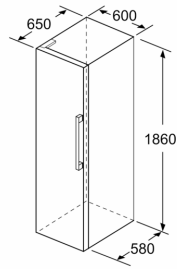

Accessories

- 1 x egg tray, 1 x wine and champagne rack

Country Specific Options

- Gross capacity 348 l
- Gross capacity cooling 348 l
- Based on the results of the standard 24-hour test. Actual consumption depends on usage/position of the appliance.
- To achieve the declared energy consumption, the attached distanceholders have to be used. As a result, the appliance depth increases by about 3.5 cm. The appliance used without the distance holder is fully functional, but has a slightly higher energy consumption.

Special Accessories

Environment and Safety

Installation

General Information

**Series 6, free-standing fridge, 186 x 60 cm, Stainless steel (with anti-fingerprint)
KSV36AI31U**

	a	b	c	d	e	f
KSW36, GSD36	187					
KSV36, KSF36, GSN36, GSV36	186					
KSV33, GSN33, GSV33	176	60	65	58	60	119.5
KSV29, GSN29, GSV29	161					
GSV24	146					
GSN51	161					
GSN54	176	70	78	70	70	142
GSN58	191					

- a Height
- b Width
- c Depth with closed door w/o handle and w/o distance part
- d Depth of cabinet w/o distance part
- e Width with open door w/o handle
- f Depth with open door w/o handle w/o distance part

measurements in cm

measurements in mm