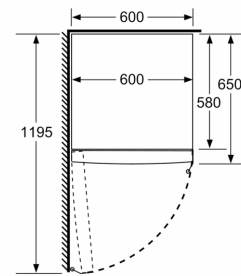

Accessories

- 1 x egg tray, 1 x wine and champagne rack

Country Specific Options

- Gross capacity 348 l
- Gross capacity cooling 348 l
- Based on the results of the standard 24-hour test. Actual consumption depends on usage/position of the appliance.
- To achieve the declared energy consumption, the attached distanceholders have to be used. As a result, the appliance depth increases by about 3.5 cm. The appliance used without the distance holder is fully functional, but has a slightly higher energy consumption.

Special Accessories

Environment and Safety

Installation

General Information

**Series 6, free-standing fridge, 186 x 60 cm, Stainless steel (with anti-fingerprint)
KSV36AI31U**

	a	b	c	d	e	f
KSW36, GSD36	187					
KSV36, KSF36, GSN36, GSV36	186					
KSV33, GSN33, GSV33	176	60	65	58	60	119.5
KSV29, GSN29, GSV29	161					
GSV24	146					
GSN51	161					
GSN54	176	70	78	70	70	142
GSN58	191					

- a Height
- b Width
- c Depth with closed door w/o handle and w/o distance part
- d Depth of cabinet w/o distance part
- e Width with open door w/o handle
- f Depth with open door w/o handle w/o distance part

measurements in cm

measurements in mm