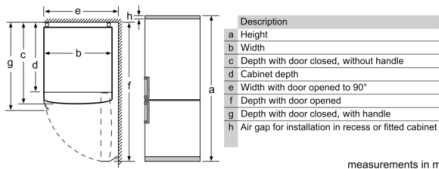

Serie | 6, free-standing fridge-freezer with freezer at bottom, glass door, 193 x 70 cm KGN56LB30U

Appliance name	a	b	c	d	e	f	g	h
KGN56 (Inner handle)	1930	700	800	720	700	1450	800	12
KGN56 (Outer handle)	1930	700	800	720	740	1450	840	12

Description
a Height
b Width
c Depth with door closed, without handle
d Cabinet depth
e Width with door opened to 90°
f Depth with door opened
g Depth with door closed, with handle
h Air gap for installation in recess or fitted cabinet

measurements in mm