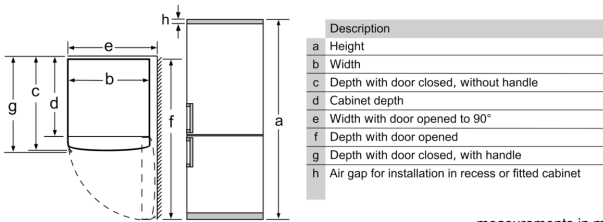

**Series 4, free-standing fridge-freezer
with freezer at bottom, 186 x 60 cm,
White
KGN36XW30U**

Appliance name	a	b	c	d	e	f	g	h
KGN36 (Inner handle)	1860	600	660	590	600	1210	660	12
KGN36 (Outer handle)	1860	600	660	590	640	1210	700	12