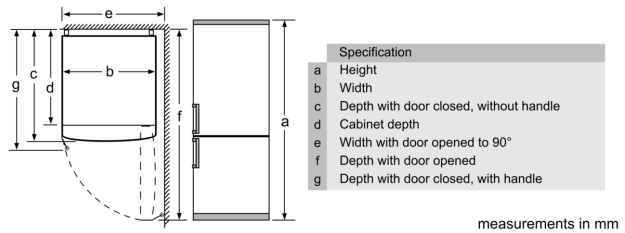

Appliance name	a	b	c	d	e	f	g
KGN36 (Inner handle)	1860	600	660	590	600	1210	660
KGN36 (Outer handle)	1860	600	660	590	640	1210	700