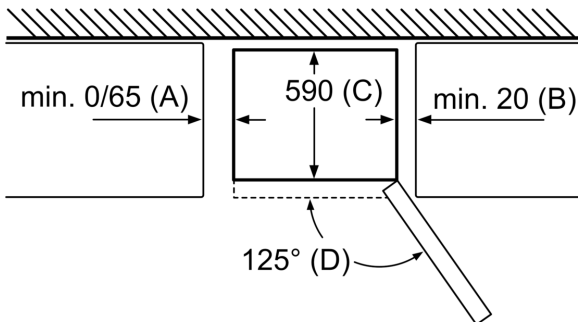

Appliance name	a	b	c	d	e	f	g
KGN36 (Inner handle)	1860	600	660	590	600	1210	660
KGN36 (Outer handle)	1860	600	660	590	640	1210	700