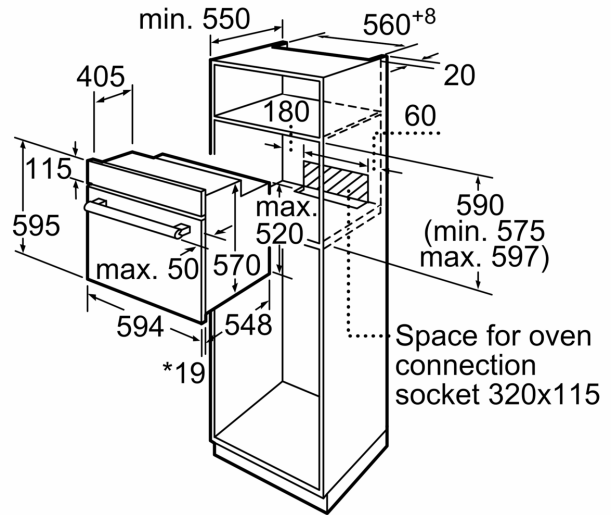

Accessory:

- 1 x grill tray, 1 x universal pan, 1 x combination grid, 1 x enamel baking tray

Environment and Safety:

- Child lock
- Automatic switch off Start-/Stop button Door contact switch
- Maximum window temperature 40° C

Technical Info:

- Length of mains cable: 100 cm
- Nominal voltage: 220 - 240 V
- Total connected load electric: 3.3 KW

Dimensions:

- Appliance dimension (H x W x D): 595 mm x 594 mm x 548 mm
- Niche dimension (hxwx): 560 mm - 568 mm x 450 mm - 455 mm x 550 mm
- "Please reference the built-in dimensions provided in the installation drawing"

**Series 6, Built-in oven, 60 x 60 cm,
Stainless steel
HBJ558YS0Q**

* 20 mm for metal fascias

measurements in mm

* 20 mm for metal fascias

measurements in mm

* 20 mm for metal fascias

Dimensions in mm