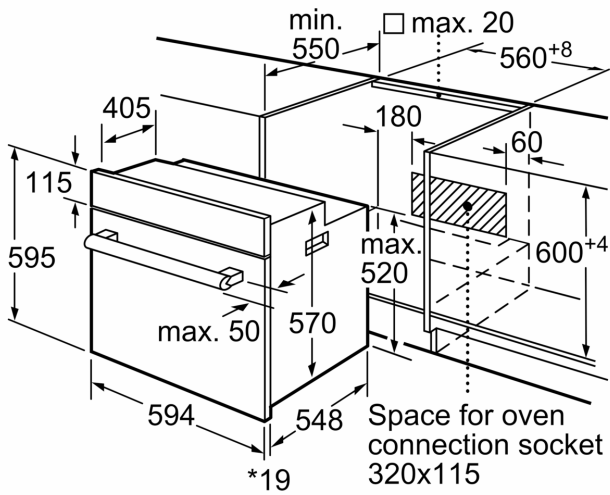

Accessory:

- 1 x grill tray, 1 x universal pan, 1 x combination grid, 1 x enamel baking tray

Environment and Safety:

- Child lock
- Automatic switch off Start-/Stop button Door contact switch
- Maximum window temperature 40° C

Technical Info:

- Length of mains cable: 100 cm
- Nominal voltage: 220 - 240 V
- Total connected load electric: 3.3 KW

Dimensions:

- Appliance dimension (H x W x D): 595 mm x 594 mm x 548 mm
- Niche dimension (hxwx): 560 mm - 568 mm x 450 mm - 455 mm x 550 mm
- "Please reference the built-in dimensions provided in the installation drawing"

**Series 6, Built-in oven, 60 x 60 cm,
Stainless steel
HBJ558YS0Q**

* 20 mm for metal fascias

measurements in mm

* 20 mm for metal fascias

measurements in mm

* 20 mm for metal fascias

Dimensions in mm