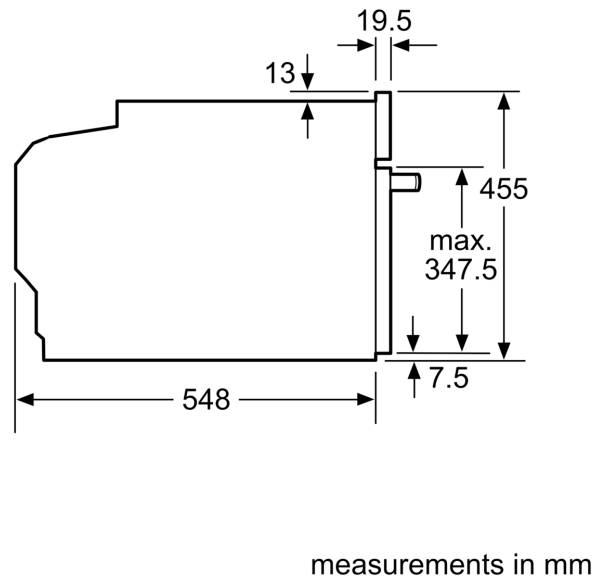

**Series 8, Built-in compact oven with
microwave function, 60 x 45 cm,
Stainless steel
CMG633BS1**