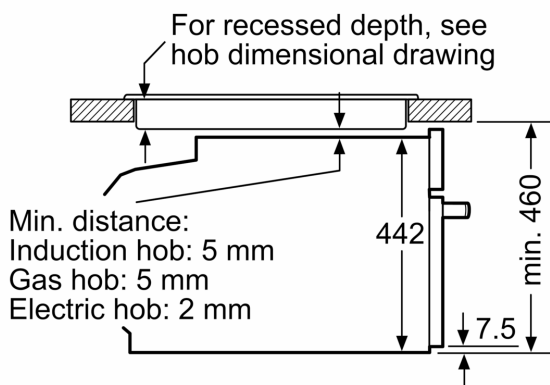

Installation with a hob.