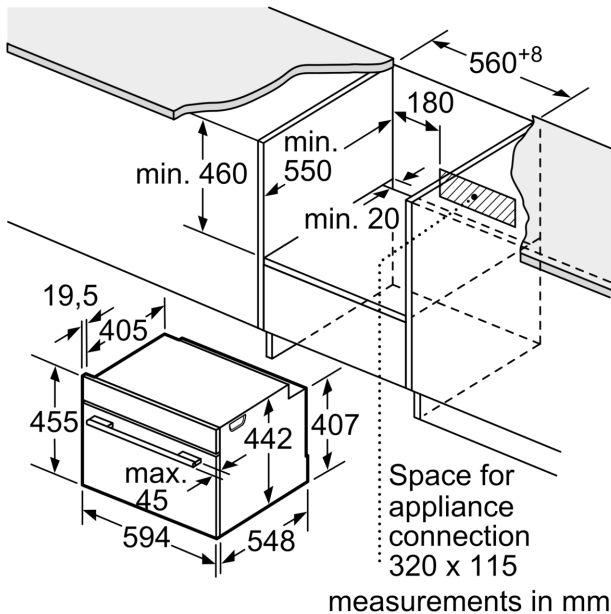

**Series 8, Built-in compact oven with
microwave function, 60 x 45 cm,
Stainless steel
CMG633BS1**