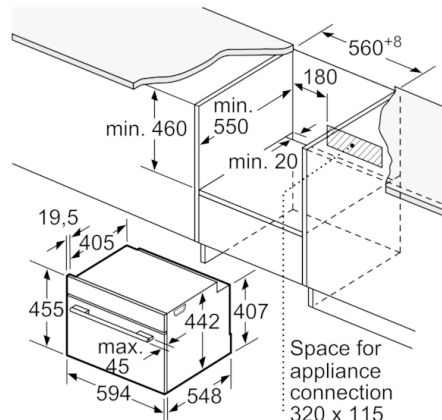

#### Technical data

Required niche size for installation (HxWxD) :	450-455 x 560-568 x 550
Dimensions of the packed product (HxWxD) (mm) :	520 x 650 x 710
Control Panel Material :	Stainless steel
Door Material :	Glass
Net weight (kg) :	24.523
Approval certificates :	CE, VDE
Length electrical supply cord (cm) :	150
:	1750
Current (A) :	10
Voltage (V) :	220-240
Frequency (Hz) :	60; 50
Plug type :	Gardy plug w/ earthing
Approval certificates :	CE, VDE

## **Serie | 8, Built-in steamer, 60 x 45 cm, CDG634BS1**

**The steamer: prepare foods especially  
gently, retaining the aroma and vitamins.**

---

- Cavity volume: 38 l
- IC6\_CBO\_61
- Supporting systems: Programs
- Electronic clock
- Interior lighting
- Water tank with 1.3 l
- 1 x steam container, punched, size L, 1 x steam container,  
unpunched, size L, 1 x sponge
- Child lock
  - Automatic switch off
  - Start-/Stop button
  - Door contact switch
- Length of mains cable: 150 cm
- Appliance dimension (H x W x D): 455 mm x 594 mm x 548  
mm
- "Please reference the built-in dimensions provided in the  
installation drawing"

## Serie | 8, Built-in steamer, 60 x 45 cm, CDG634BS1

Installation with a hob.

measurements in mm

If the compact appliance will be installed underneath a hob, the following worktop thicknesses (including substructure if necessary) must be taken into account.

Hob type	min. worktop thickness	
	fitted	flush
Induction hob	42 mm	43 mm
Full surface Induction hob	52 mm	53 mm
Gas hob	32 mm	43 mm
Electric hob	32 mm	35 mm

measurements in mm

measurements in mm