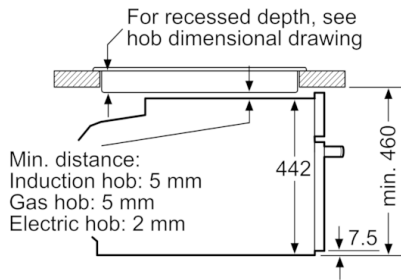

#### Technical data

Required niche size for installation (HxWxD) :	450-455 x 560-568 x 550
Dimensions of the packed product (HxWxD) (mm) :	520 x 650 x 710
Control Panel Material :	Stainless steel
Door Material :	Glass
Net weight (kg) :	24.523
Approval certificates :	CE, VDE
Length electrical supply cord (cm) :	150
:	1750
Current (A) :	10
Voltage (V) :	220-240
Frequency (Hz) :	60; 50
Plug type :	Gardy plug w/ earthing
Approval certificates :	CE, VDE

## **Serie | 8, Built-in steamer, 60 x 45 cm, CDG634BS1**

**The steamer: prepare foods especially  
gently, retaining the aroma and vitamins.**

---

- Cavity volume: 38 l
- IC6\_CBO\_61
- Supporting systems: Programs
- Electronic clock
- Interior lighting
- Water tank with 1.3 l
- 1 x steam container, punched, size L, 1 x steam container,  
unpunched, size L, 1 x sponge
- Child lock
  - Automatic switch off
  - Start-/Stop button
  - Door contact switch
- Length of mains cable: 150 cm
- Appliance dimension (H x W x D): 455 mm x 594 mm x 548  
mm
- "Please reference the built-in dimensions provided in the  
installation drawing"

## Serie | 8, Built-in steamer, 60 x 45 cm, CDG634BS1

Installation with a hob.

measurements in mm

If the compact appliance will be installed underneath a hob, the following worktop thicknesses (including substructure if necessary) must be taken into account.

Hob type	min. worktop thickness	
	fitted	flush
Induction hob	42 mm	43 mm
Full surface Induction hob	52 mm	53 mm
Gas hob	32 mm	43 mm
Electric hob	32 mm	35 mm

measurements in mm

measurements in mm