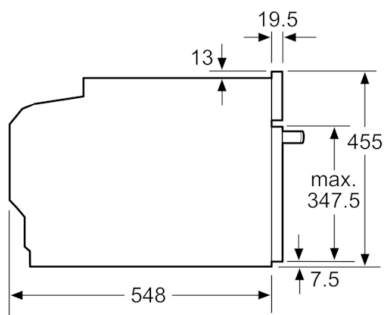

#### Technical data

Required niche size for installation (HxWxD) :	450-455 x 560-568 x 550
Dimensions of the packed product (HxWxD) (mm) :	520 x 650 x 710
Control Panel Material :	Stainless steel
Door Material :	Glass
Net weight (kg) :	24.523
Approval certificates :	CE, VDE
Length electrical supply cord (cm) :	150
:	1750
Current (A) :	10
Voltage (V) :	220-240
Frequency (Hz) :	60; 50
Plug type :	Gardy plug w/ earthing
Approval certificates :	CE, VDE

## **Serie | 8, Built-in steamer, 60 x 45 cm, CDG634BS1**

**The steamer: prepare foods especially  
gently, retaining the aroma and vitamins.**

---

- Cavity volume: 38 l
- IC6\_CBO\_61
- Supporting systems: Programs
- Electronic clock
- Interior lighting
- Water tank with 1.3 l
- 1 x steam container, punched, size L, 1 x steam container,  
unpunched, size L, 1 x sponge
- Child lock
  - Automatic switch off
  - Start-/Stop button
  - Door contact switch
- Length of mains cable: 150 cm
- Appliance dimension (H x W x D): 455 mm x 594 mm x 548  
mm
- "Please reference the built-in dimensions provided in the  
installation drawing"

## Serie | 8, Built-in steamer, 60 x 45 cm, CDG634BS1

Installation with a hob.

measurements in mm

If the compact appliance will be installed underneath a hob, the following worktop thicknesses (including substructure if necessary) must be taken into account.

Hob type	min. worktop thickness	
	fitted	flush
Induction hob	42 mm	43 mm
Full surface Induction hob	52 mm	53 mm
Gas hob	32 mm	43 mm
Electric hob	32 mm	35 mm

measurements in mm

measurements in mm