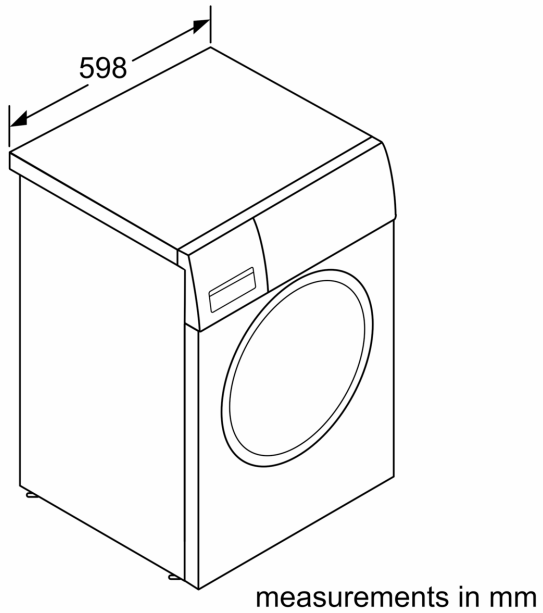

**Series 6, Washer-dryer, 10/6 kg,
1400 rpm
WNA254U0SG**