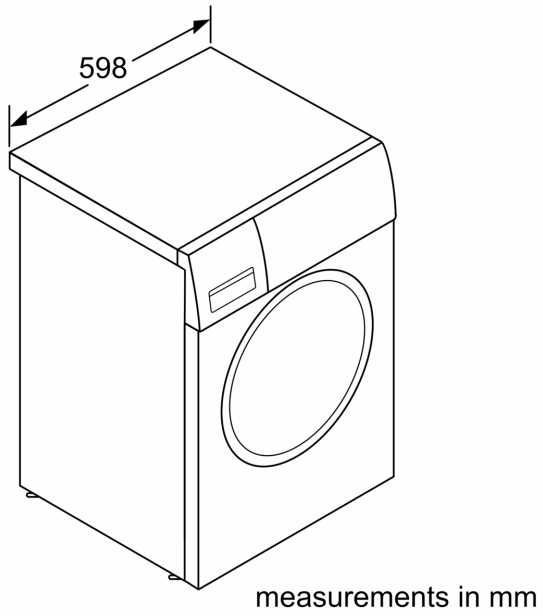

**Series 6, Front Load Washing
Machine, 9 kg, 1400 rpm
WGG244A0SG**