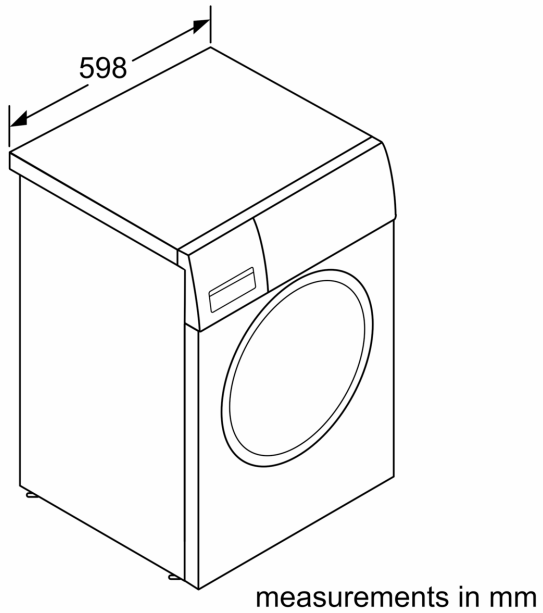

**Series 6, Front Load Washing
Machine, 8 kg, 1200 rpm
WGG234E0SG**