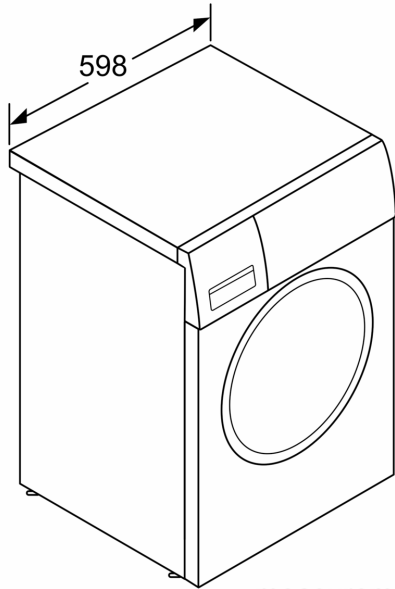

**Series 8, Front Load Washing
Machine, 9 kg, 1400 rpm
WAW28480SG**

---

measurements in mm