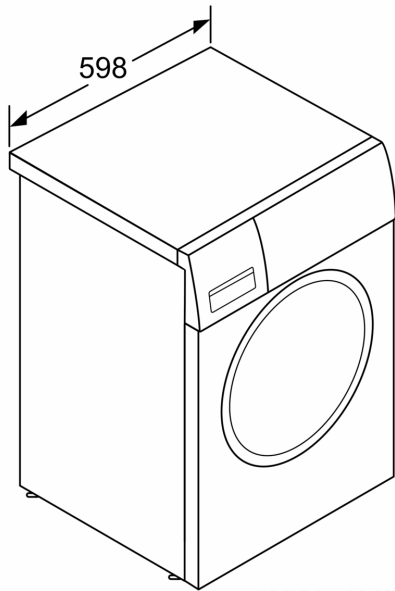

**Series 6, Front Load Washing
Machine, 9 kg, 1400 rpm
WAT28482SG**

---

measurements in mm