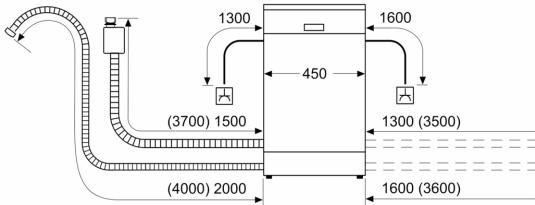

**Series 2, Free-standing dishwasher,
45 cm, White
SPS2HKW57E**

measurements in mm

⚡ socket
( ) values with extension kit