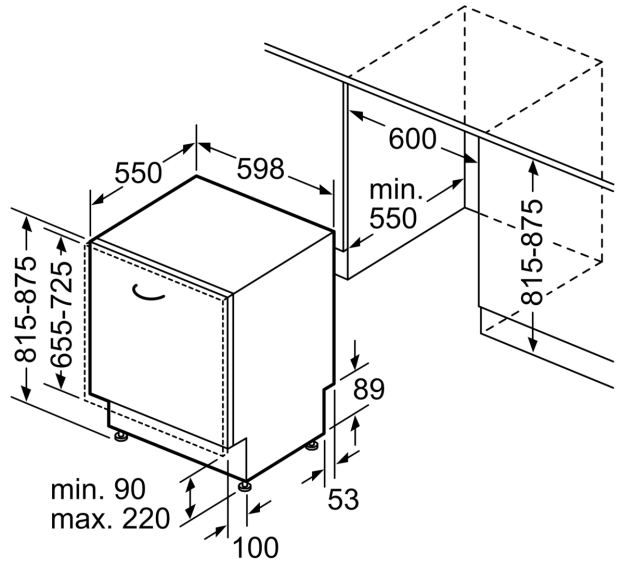

Series 4, Fully-integrated dishwasher, 60 cm SMV4HCX48E

Easy loading of your dishes and manage your dishwasher via the Home Connect app.

Specifications

- Capacity: 14 place settings
- Product dimensions (HxWxD): 81.5 x 59.8 x 55 cm
- Programme time in programme Eco 50 °C: 195 min
- Noise level: 42 dB(A) re 1 pW
- Noise level (silence programme): 40 dB(A) re 1 pW
- Home Connect enabled via WLAN
- Remaining programme time indicator (min)

Racks and Baskets

- 6 foldable plate racks in top basket
- 8 FlexTines in bottom basket
- 2 cup shelves in top basket
- 2 cup shelves in bottom basket
- Variobasket system
- VarioDrawer Pro
- Low friction wheels on lower rack and 3rd loading level
- Rack Stopper to prevent derailing of bottom basket
- Rackmatic height-adjustable top basket (3 stage)

Series 4, Fully-integrated dishwasher, 60 cm SMV4HCX48E

measurements in mm

⏏ socket
() values with extension kit

measurements in mm