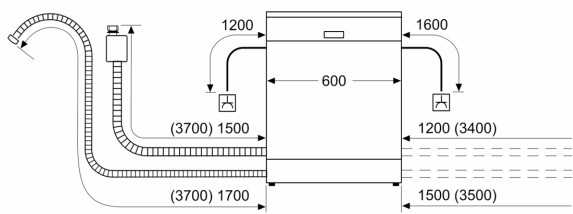

Series 6, Free-standing dishwasher, 60 cm, silver inox SMS6ZCI37Q

measurements in mm

socket
( ) values with extension kit