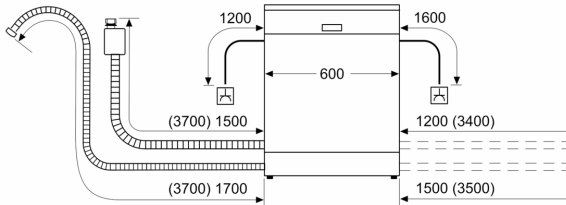

BOSCH - Header 8

- Product dimensions (HxWxD): 84.5 x 60 x 60 cm

* Please find warranty terms under [please insert here the local URL
(internet address, e.g. <https://www.bosch-home.com/> but with the

**Series 6, Free-standing dishwasher,
60 cm, silver inox
SMS6ECI04E**

measurements in mm

⏏ socket
() values with extension kit