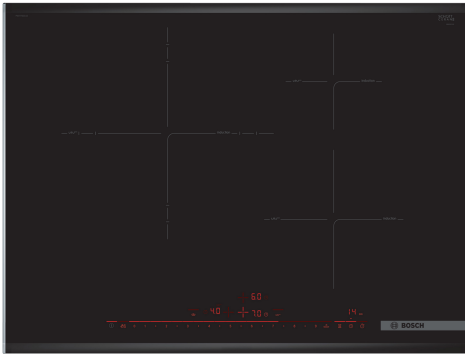

**Series 8, Induction hob, 70 cm,  
Black,  
PID775DC1E**

- HEZ32WA00 Wireless food thermometer
- HEZ390090 Wok Set consisting of 3 Items
- HEZ390210 System pan diameter 15 cm
- HEZ390230 System pan diameter 21cm
- HEZ390250 System pan diameter 28 cm
- HEZ394301 Connecting strip
- HEZ9ES100 Espresso maker 4 cups
- HEZ9FE280 Iron pan Ø 18 / 28 cm
- HEZ9SE030 Set of 2 pots and 1 pan
- HEZ9SE040 4 pieces Set
- HEZ9SE060 6 pieces Set

### **Power and size**

- Cooking zones: 1 x Ø 210 mm, 260 mm, 320 mm, 2.2 KW (max. power 3.7 KW) Induction; 1 x Ø 145 mm, 1.4 KW (max. power 2.2 KW) Induction; 1 x Ø 210 mm, 1.8 KW (max. power 3.7 KW) Induction
- 17 power levels