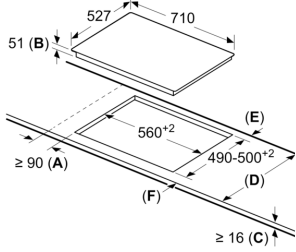

### **Power and size**

- Cooking zones: 1 x Ø 210 mm, 260 mm, 320 mm, 2.2 KW (max. power 3.7 KW) Induction; 1 x Ø 145 mm, 1.4 KW (max. power 2.2 KW) Induction; 1 x Ø 210 mm, 1.8 KW (max. power 3.7 KW) Induction
- 17 power levels

### **Design**

- Comfort profile
- 70cm cooktop suitable for 60cm cutout
- DirectSelect Premium touch control

### **Technical Information**

- Dimensions of the product (HxWxD mm): 51 x 710 x 527
- Required niche size for installation (HxWxD mm) : 51 x 560 x (490 - 500)
- Min. worktop thickness: 16 mm mm
- Cable included
- Connection cable 110 cm
- Connected load: 7400 W W

**Series 8, Induction hob, 70 cm,  
Black,  
PID775DC1E**

measurements in mm

①  
Ventilation gap must  
be present