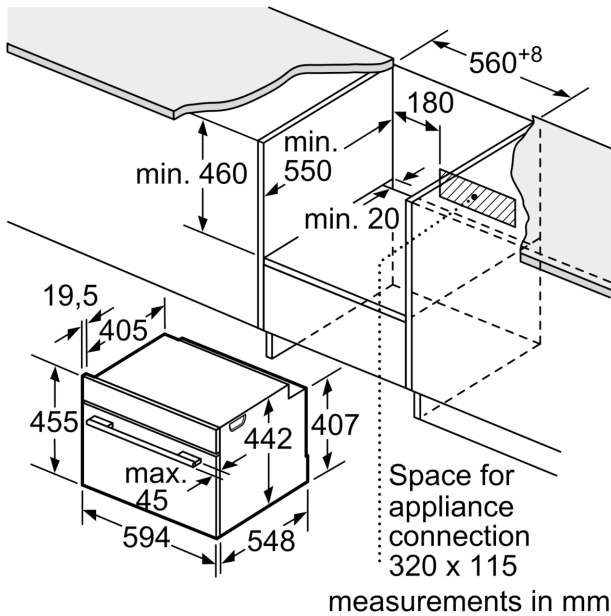

- Length of mains cable: 120 cm
- Nominal voltage: 220 - 240 V
- Total connected load electric: Total connected load electric: 3.6 KW KW

Dimensions:

- Appliance dimension (hxwx): 595 mm x 594 mm x 548 mm
- Niche dimension (hxwx): 575 mm-597 mmx560 mm-568 mmx550 mm
- "Please reference the built-in dimensions provided in the installation drawing"

Technical Information

**Series 8, Built-in compact oven with
microwave function, 60 x 45 cm,
Black
CMG7241B1**

Measurements in mm

- A: 19.5 mm
- B: Space for appliance connection
320 x 115 mm
- C: Ventilation space in the base $\geq 200 \text{ cm}^2$

**Installing two appliances on top of each other
Air exchange**

A: Air inlet $\geq 200 \text{ cm}^2$

measurements in mm

Installation with a hob.

If the compact appliance will be installed underneath a hob, the following worktop thicknesses (including substructure if necessary) must be taken into account.

measurements in mm

Hob type	min. worktop thickness	
	fitted	flush
Induction hob	42 mm	43 mm
Full surface Induction hob	52 mm	53 mm
Gas hob	32 mm	43 mm
Electric hob	32 mm	35 mm