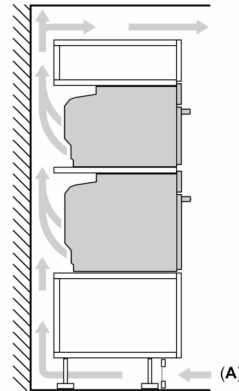

Technical Information

**Series 8, Built-in compact oven with
microwave function, 60 x 45 cm,
Black
CMG7241B1**

Measurements in mm

- A: 19.5 mm
- B: Space for appliance connection
320 x 115 mm
- C: Ventilation space in the base $\geq 200 \text{ cm}^2$

**Installing two appliances on top of each other
Air exchange**

A: Air inlet $\geq 200 \text{ cm}^2$

measurements in mm

Installation with a hob.

If the compact appliance will be installed underneath a hob, the following worktop thicknesses (including substructure if necessary) must be taken into account.

measurements in mm

Hob type	min. worktop thickness	
	fitted	flush
Induction hob	42 mm	43 mm
Full surface Induction hob	52 mm	53 mm
Gas hob	32 mm	43 mm
Electric hob	32 mm	35 mm