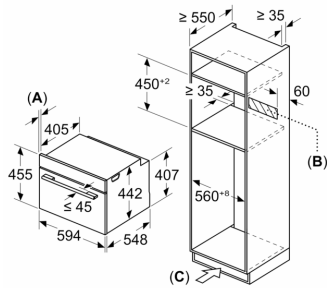

- Length of mains cable: 120 cm
- Nominal voltage: 220 - 240 V
- Total connected load electric: Total connected load electric: 3.6 KW KW

Dimensions:

- Appliance dimension (hxwx): 595 mm x 594 mm x 548 mm
- Niche dimension (hxwx): 575 mm-597 mmx560 mm-568 mmx550 mm
- "Please reference the built-in dimensions provided in the installation drawing"

Technical Information

**Series 8, Built-in compact oven with
microwave function, 60 x 45 cm,
Black
CMG7241B1**

Measurements in mm

- A: 19.5 mm
- B: Space for appliance connection
320 x 115 mm
- C: Ventilation space in the base $\geq 200 \text{ cm}^2$