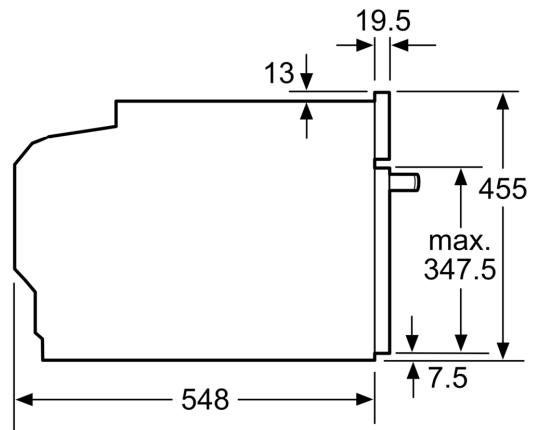

- Length of mains cable: 120 cm
- Nominal voltage: 220 - 240 V
- Total connected load electric: Total connected load electric: 3.6 KW KW

Dimensions:

- Appliance dimension (hxwx): 595 mm x 594 mm x 548 mm
- Niche dimension (hxwx): 575 mm-597 mmx560 mm-568 mmx550 mm
- "Please reference the built-in dimensions provided in the installation drawing"

Technical Information

**Series 8, Built-in compact oven with
microwave function, 60 x 45 cm,
Black
CMG7241B1**

Measurements in mm

- A: 19.5 mm
- B: Space for appliance connection
320 x 115 mm
- C: Ventilation space in the base $\geq 200 \text{ cm}^2$

**Installing two appliances on top of each other
Air exchange**

A: Air inlet $\geq 200 \text{ cm}^2$

measurements in mm

Installation with a hob.

If the compact appliance will be installed underneath a hob, the following worktop thicknesses (including substructure if necessary) must be taken into account.

measurements in mm

Hob type	min. worktop thickness	
	fitted	flush
Induction hob	42 mm	43 mm
Full surface Induction hob	52 mm	53 mm
Gas hob	32 mm	43 mm
Electric hob	32 mm	35 mm