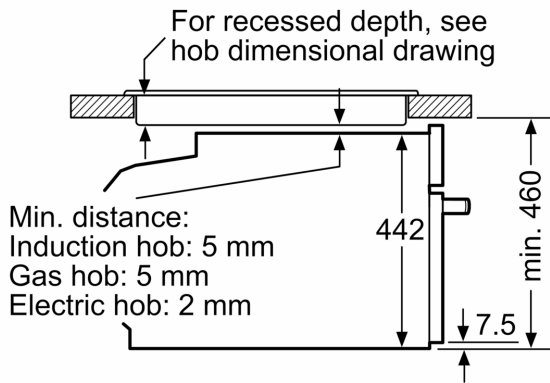

- Length of mains cable: 120 cm
- Nominal voltage: 220 - 240 V
- Total connected load electric: Total connected load electric: 3.6 KW KW

Dimensions:

- Appliance dimension (hxwx): 595 mm x 594 mm x 548 mm
- Niche dimension (hxwx): 575 mm-597 mmx560 mm-568 mmx550 mm
- "Please reference the built-in dimensions provided in the installation drawing"

**Installing two appliances on top of each other
Air exchange**

A: Air inlet $\geq 200 \text{ cm}^2$

measurements in mm

Installation with a hob.

If the compact appliance will be installed underneath a hob, the following worktop thicknesses (including substructure if necessary) must be taken into account.

measurements in mm

Hob type	min. worktop thickness	
	fitted	flush
Induction hob	42 mm	43 mm
Full surface Induction hob	52 mm	53 mm
Gas hob	32 mm	43 mm
Electric hob	32 mm	35 mm