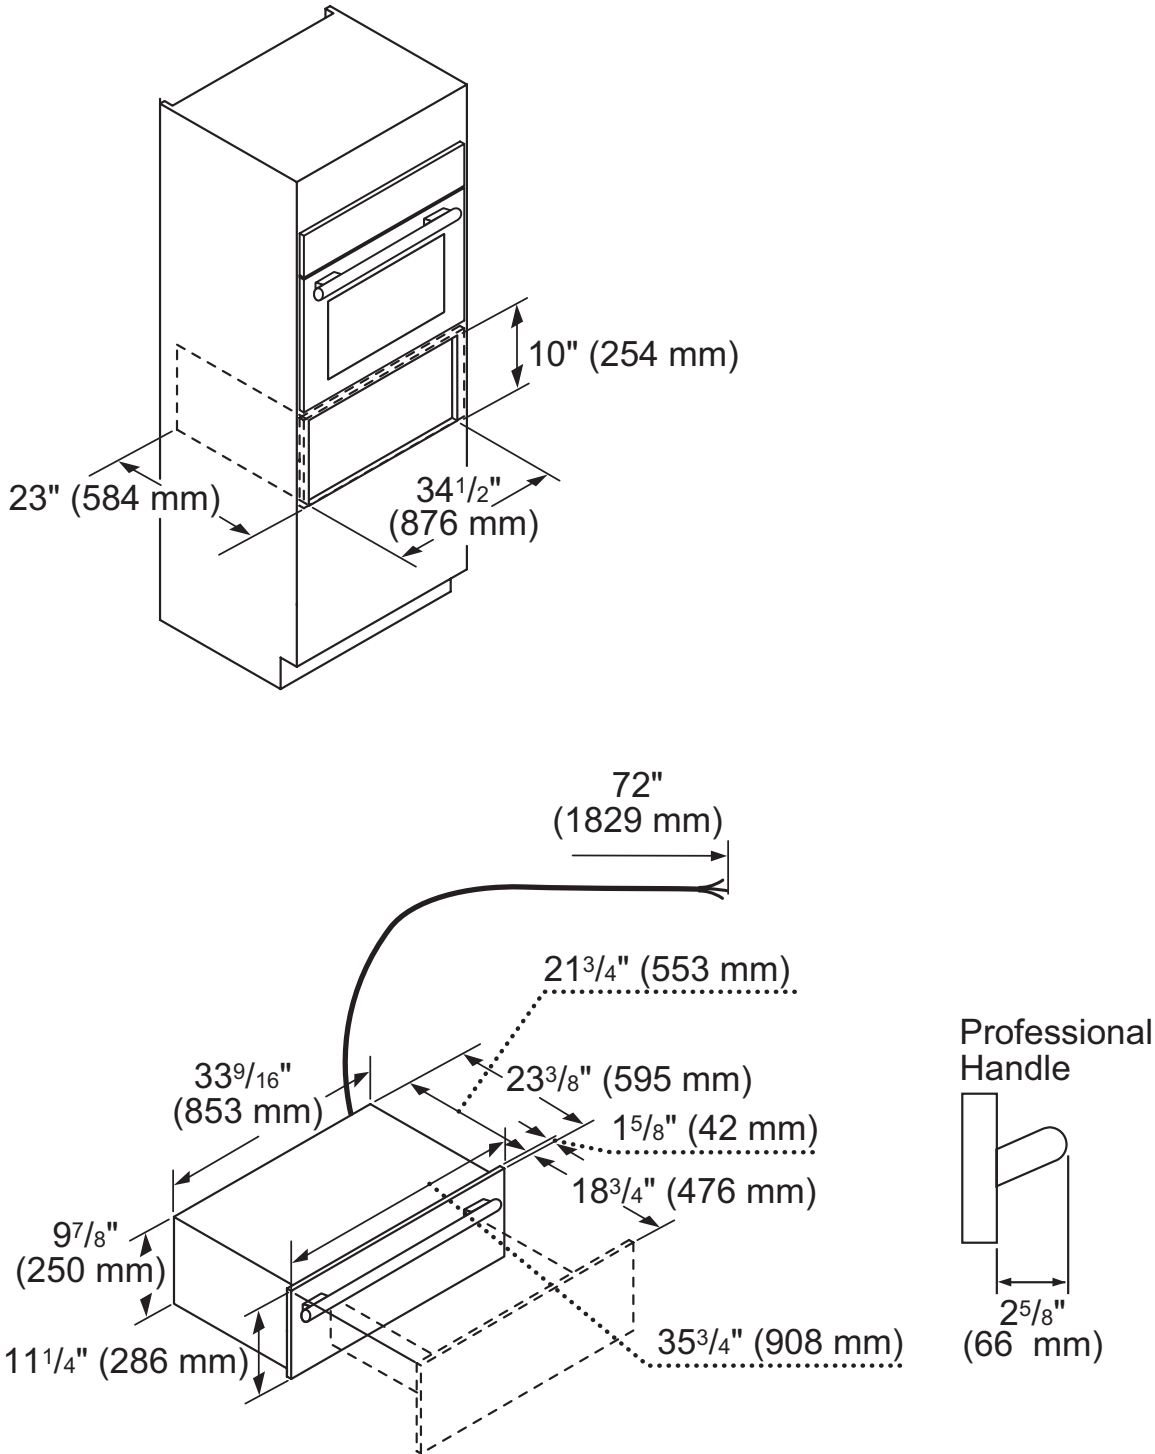

CAPACITY

Cavity Capacity (cu. ft.)	3.1 cu. ft.
Holds Up To __ Dinner Plates	32

TECHNICAL DETAILS

Watts (W)	1,080 W
Circuit Breaker (A)	15 A
Volts (V)	120 V
Frequency (Hz)	60 Hz
Power Cord Length (in)	72"
Plug Type	120V 3-Wire

DIMENSIONS & WEIGHT

Overall Appliance Dimensions (HxWxD) (in)	11 1/4" x 35 3/4" x 23 3/8"
Required Cutout Size (HxWxD) (in)	10" x 34 1/2" x 23"
Net Weight (lbs)	83 lbs

WARRANTY

Limited Warranty Parts and Labor	2 Year
----------------------------------	--------

WDC36JP
36-INCH CONVECTION WARMING DRAWER
 PROFESSIONAL SERIES HANDLE

36-INCH CONVECTION WARMING DRAWER AND CUTOUT DIMENSIONS

These warranties give you specific legal rights and you may have other rights that vary from state to state. Full warranty and limited warranty from date of installation. For complete warranty details, refer to your Use & Care manual, or ask your dealer.