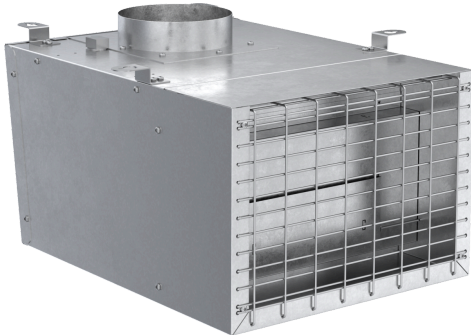

**Blower
VTR1FZ**

600 CFM remote blower can be mounted on the roof or exterior wall of your home depending on preference and ducting situation

- EXTNCB25W 25-ft blower connector cable available, sold separately
- RFPLT1000P roof mounting plate required for roof mount, sold separate
- RFPLT600P roof mounting plate required for roof mount, sold separate
- 6-inch round duct exhaust

- EXTNCB25 25' Blower Connection Cable
RFPLT600P Roof mounting plate for VTR630

Product group:Accessory
Brand:Thermador
Product name / series name:
SKU:VTR1FZ
Internal article number:VTR1FZ
EAN code:825225964926
Product Packaging Dimensions (HxWxD):16.2" x 26" x 22.6"
Net Weight:24.000 lbs
Gross Weight:25.000 lbs
Quantity per packing unit:
Standard number of units per pallet:
UPC code:825225964926
Product image:19805491_VTR1FZ_Front_Facing_def.jpg