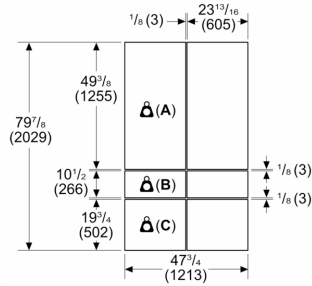

**Door Panel Kit, 48", French Door
Bottom Mount Refrigerator, Stainless
Steel
TFL48IT100**

**Door Panel Kit, 48", French Door
Bottom Mount Refrigerator, Stainless
Steel
TFL48IT100**

Measurements in inches (mm)

- A: Max. weight 156 lb (71 kg) per panel
- B: Max. weight 35 lb (16 kg) per panel
- C: Max. weight 37 lb (17 kg) per panel

Measurements in inches (mm)