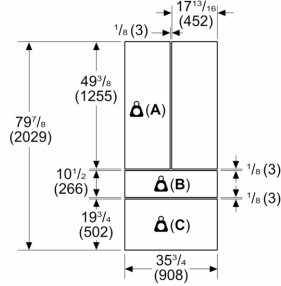

**Door Panel Kit, 36", French Door
Bottom Mount Refrigerator, Stainless
Steel
TFL36IT100**

**Door Panel Kit, 36", French Door
Bottom Mount Refrigerator, Stainless
Steel
TFL36IT100**

Measurements in inches (mm)

- A: Max. weight 141 lb (64 kg) per panel
- B: Max. weight 121 lb (55 kg) per panel
- C: Max. weight 66 lb (30 kg) per panel

Measurements in inches (mm)