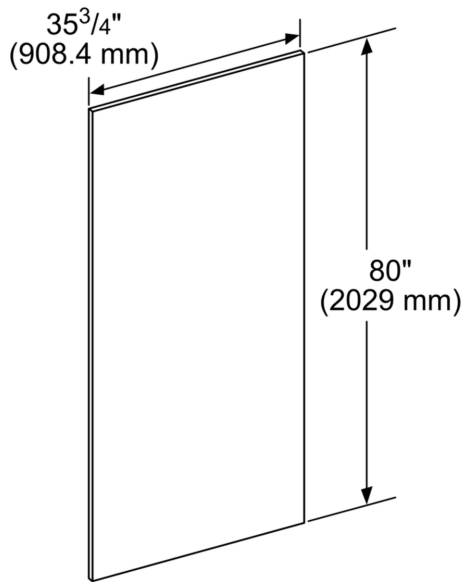

**Door Panel Kit
TFL36IR905**

Door Panel Kit
TFL36IR905

measurements in inches (mm)