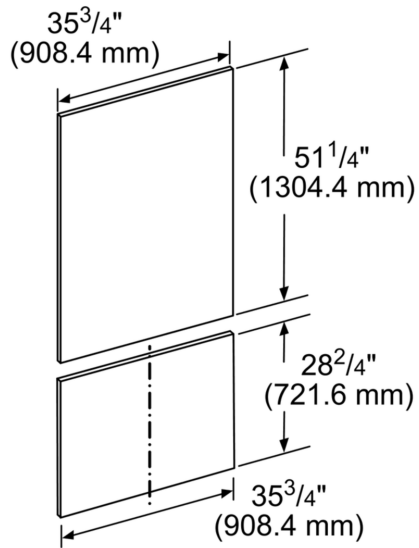

Door Panel Kit, Stainless Steel
TFL36IB905

Door Panel Kit, Stainless Steel
TFL36IB905

measurements in inches (mm)