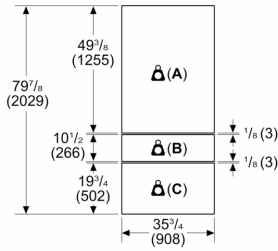

---

**Door Panel Kit, 36", Bottom Mount  
Refrigerator, Stainless Steel  
TFL36IB100**

---

**Door Panel Kit, 36", Bottom Mount  
Refrigerator, Stainless Steel  
TFL36IB100**

Measurements in inches (mm)

A: Max. weight 103 lb (47 kg) per panel

B: Max. weight 121 lb (55 kg) per panel

C: Max. weight 66 lb (30 kg) per panel

Measurements in inches (mm)