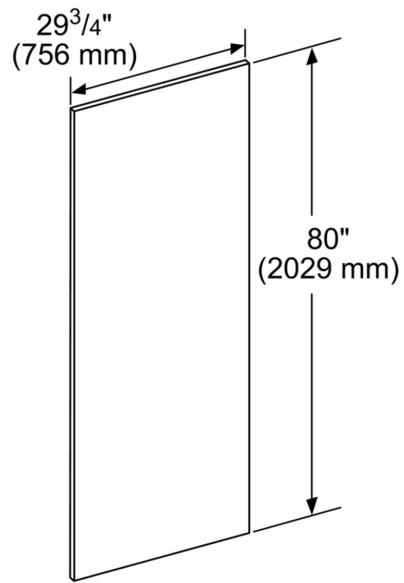

door panel kit, Stainless Steel
TFL30IR905

door panel kit, Stainless Steel
TFL30IR905

measurements in inches (mm)