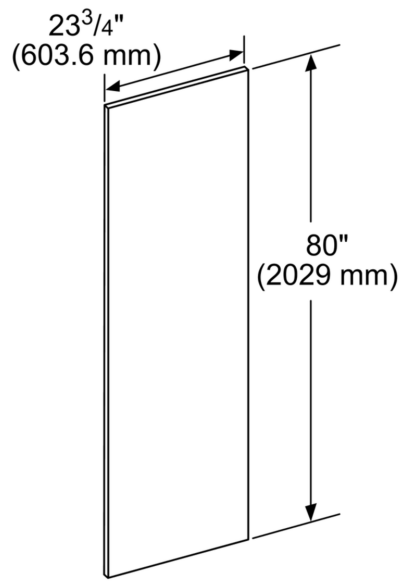

Door Panel Kit, Stainless Steel
TFL24IR905

Door Panel Kit, Stainless Steel
TFL24IR905

measurements in inches (mm)