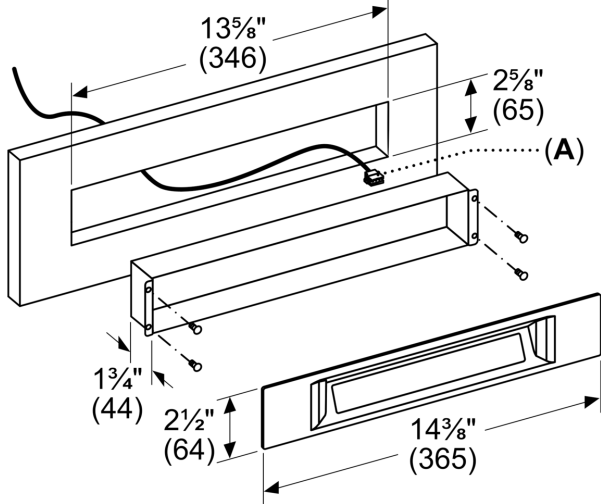

**Accessory for control
REMCPW**

**Built-in remote control panel to control hood
in a convenient location**

Product group:Accessory
Brand:Thermador
Product name / series name:
SKU: REMCPW
Internal article number:00000000011030163
EAN code:825225940951
Product Packaging Dimensions (HxWxD):17 1/16" x 6 15/16" x 4 1/4"
Net Weight:3.000 lbs
Gross Weight:4.000 lbs
Quantity per packing unit:
Standard number of units per pallet:
UPC code:825225940951
Product image: MCSA02897898_J0807_2221353_REMCPW_CMYK_def.jpg

**Accessory for control
REMCPW**

measurements in inches (mm)

A: DBus Cable length: 30 feet (9180 mm)