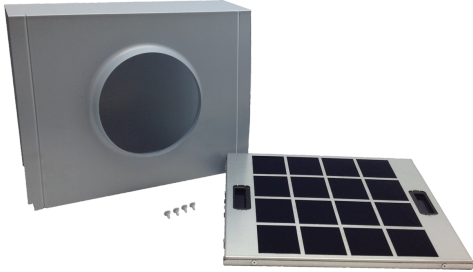

**Recirculation kit
RECHMCB**

**For non-ducted applications, kit converts
Masterpiece® HMCB pyramid chimneys hoods
to recirculate air back into kitchen**

Product group:Accessory
Brand:Thermador
Product name / series name:
SKU: RECHMCB
Internal article number:00000000000718493
EAN code:825225955924
Product Packaging Dimensions (HxWxD):9 1/2" x 11" x 13 3/4"
Net Weight:3.000 lbs
Gross Weight:5.000 lbs
Quantity per packing unit:
Standard number of units per pallet:
UPC code:825225955924
MCSA027574_IMG_20180601_RECHMCB_RECHDDB_RECHMIB_def.jpg