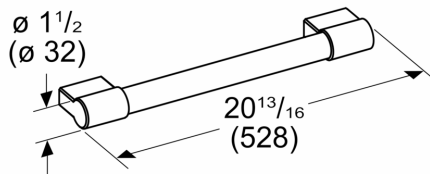

**handle kit, 48", French Door Bottom
Mount Refrigerator
PR4800IT10**

**handle kit, 48", French Door Bottom
Mount Refrigerator
PR4800IT10**

Measurements in inches (mm)

Measurements in inches (mm)