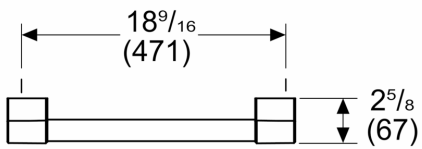

**handle kit, 48", French Door Bottom
Mount Refrigerator
PR4800IT10**

**handle kit, 48", French Door Bottom
Mount Refrigerator
PR4800IT10**

Measurements in inches (mm)

Measurements in inches (mm)