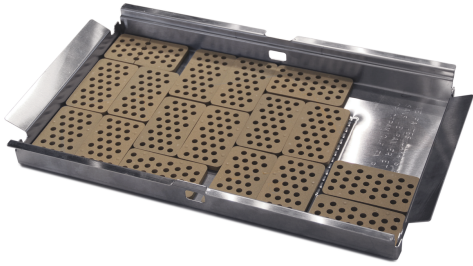

Accessories cookers/ovens
PABRICKBKW

- A wireless temperature sensor transmits the temperature of the saucepan to the cooktop control panel
- Suitable for both electric and induction technology
- For use with both electric and induction cooktops
- Fits 30" and 36" 5-burner Star® and Pedestal Star® Burner Series models
- LP conversion kit for all Thermador® Pedestal Star® Burner Series gas cooktops