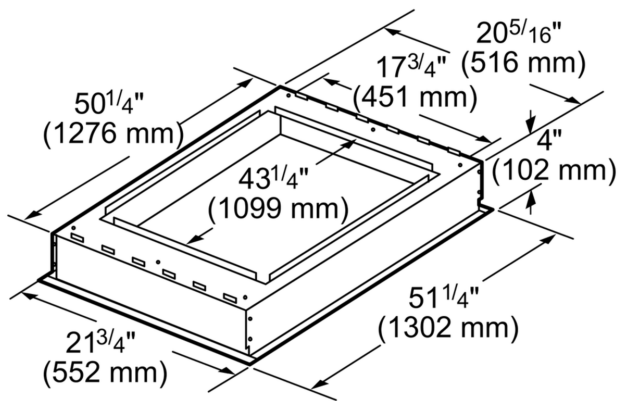

installation accessory
LINER48

- EXTNCB25W 25-ft blower connector cable available, sold separately

installation accessory
LINER48

measurements in inches and mm