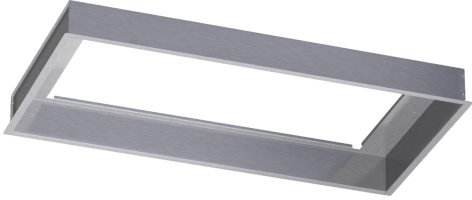

installation accessory
LINER48

- EXTNCB25W 25-ft blower connector cable available, sold separately

installation accessory
LINER48

measurements in inches and mm