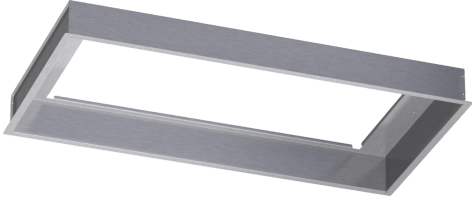

installation accessory
LINER36

- EXTNCB25W 25-ft blower connector cable available, sold separately

installation accessory
LINER36

measurements in inches and mm