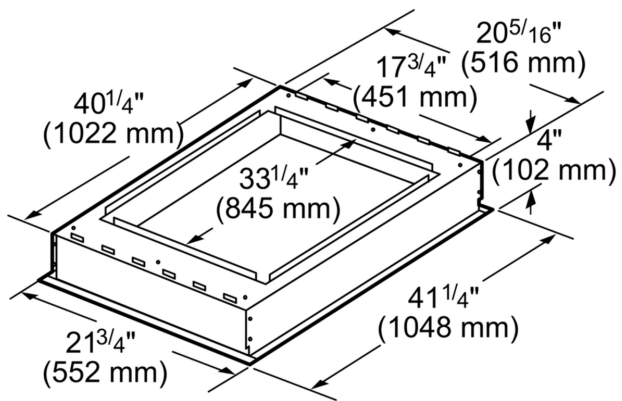

installation accessory
LINER36

- EXTNCB25W 25-ft blower connector cable available, sold separately

installation accessory
LINER36

measurements in inches and mm