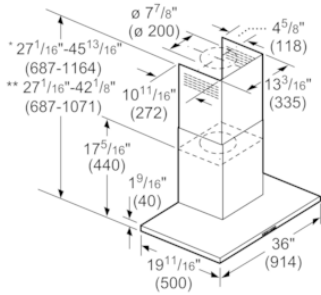

36" Box Canopy Chimney Hood, 600 CFM, HCB56651UC, Stainless Steel

* Recirculating installation
** Ducted installation

Installation height above cooking surface:
24"-34" (610 mm-864 mm) to Electric
27"-34" (686 mm-864 mm) to Gas

measurements in inches (mm)

Features

Operating Mode	Convertible: Ducted / Recirculating
Number of speed settings	4-stage
Delay Shut off modes	
Silence level (dBA)	
Required accessories	HCBEXT5UC, HCIFILTUC, HCREC5UC
Optional accessories	
Number of lights	2
Type of lamps used	Halogen
Total power of the lamps (W)	
Grease filter material	Washable stainless steel
Grease filter type	Multilayer cassette
Clean filter reminders	

Technical Specification

UPC code	825225909057
Material	Stainless steel
Watts (W)	530
Current (A)	
Volts (V)	110
Frequency (Hz)	60
Approval certificates	CUL, UL
Power Cord Length	
Plug type	no plug
Overall appliance dimensions (HxWxD) (in)	27 1/16" - 42 1/8" / 27 1/16" - 45 13/16" x 36" x 19 11/16"
Product packaging dimensions (HxWxD) (in)	26.25 x 39.99 x 17.99
Height of the chimney (in)	25 1/2" - 40 9/16"/25 3/8" - 44 1/4"
Vertical rise height	
Required distance above cooktop/ranges	24"/27"
Net weight (lbs)	55.000
Gross weight (lbs)	62.000
Adjustable feet	
Motor location	Integrated motor in hood chimney
Maximum CFM	
Diameter of air duct (in) top	8
Diameter of air duct (in) back	
Discharge direction	
No-return airflow flap	Yes

Notes: All height, width and depth dimensions are shown in inches. *Please refer to installation instructions prior to making cutout. BSH reserves the absolute and unrestricted right to change product materials and specifications, at any time, without notice. Consult the product's installation instructions for final dimensional data and other details. Applicable product warranty can be found in a accompanying product literature or you may contact your account manager for further details.

For more information on our entire line of products, go to boschappliances.com or call 1-800-944-2904.

Copyright ©2020 BSH Home Appliances Corporation. All rights reserved. Bosch is a registered trademark of Robert Bosch GmbH.

Litho Date: 10/2020