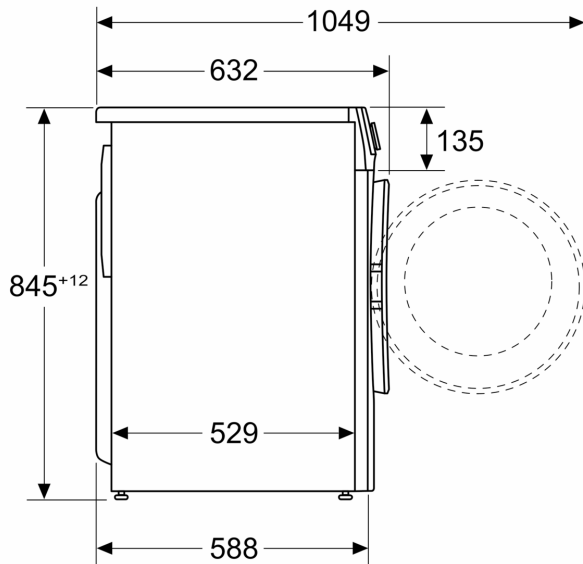

Built-in / Free-standing: Free-standing
 Door hinge: Left
 Color / Material body: White
 Length electrical supply cord: 160.0 cm
 Height of the appliance: 848 mm
 Dimensions of the product: 848 x 598 x 588 mm
 Wheels: No
 Net weight: 71.3 kg
 Drum volume: 65 l
 Door Frame: Silver-innox, black-grey
 Noise level washing: 55 dB(A) re 1 pW
 Connection Rating: 2300 W
 Fuse protection: 10 A
 Voltage: 220-240 V
 Frequency: 50 Hz
 Energy Star Qualified: No
 Cord Included: Yes
 Plug type: Thai plug
 Length of supply hose (in): 59.05 "
 Dimensions of the packed product: 34.44 x 25.19 x 27.28
 Net weight: 157.000 lbs
 Gross weight: 159.000 lbs
 Length of drain hose: 150.00 cm
 Length of supply hose: 150.00 cm
 Dimensions of the packed product (HxWxD): 875 x 640 x 693 mm
 Gross weight: 72.1 kg
 Connection Rating: 2300 W
 Fuse protection: 10 A
 Voltage: 220-240 V
 Frequency: 50 Hz
 Energy consumption: 0.62 kWh
 Water consumption: 44.0 l
 Water protection system: Multiple water protection
 Maximum spin speed: 1400 rpm
 Spin speed options: Variable
 Digital countdown indicator: Yes
 Drying progress indicator: LED-display, LED
 Maximum capacity in kg (EU 2017/1369): 9.0 kg

Technical Information

- Dimensions (H x W x D): 84.8 x 59.8 x 58.8 cm
- slide-under

**Series 6, washing machine, front
loader, 9 kg, 1400 rpm
WGA244A0TH**

Measurements in mm

measurements in mm