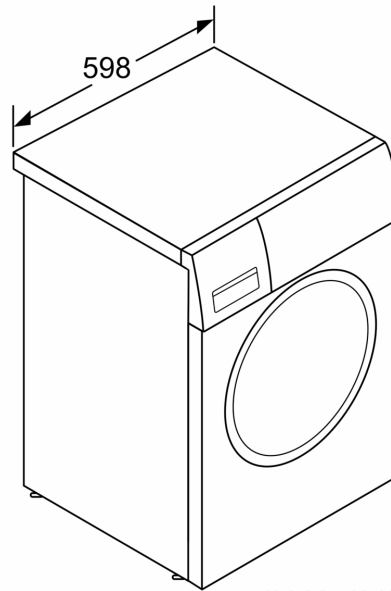

Built-in / Free-standing: Free-standing
 Door hinge: Left
 Color / Material body: White
 Length electrical supply cord: 160.0 cm
 Height of the appliance: 848 mm
 Dimensions of the product: 848 x 598 x 588 mm
 Wheels: No
 Net weight: 71.3 kg
 Drum volume: 65 l
 Door Frame: Silver-innox, black-grey
 Noise level washing: 55 dB(A) re 1 pW
 Connection Rating: 2300 W
 Fuse protection: 10 A
 Voltage: 220-240 V
 Frequency: 50 Hz
 Energy Star Qualified: No
 Cord Included: Yes
 Plug type: Thai plug
 Length of supply hose (in): 59.05 "
 Dimensions of the packed product: 34.44 x 25.19 x 27.28
 Net weight: 157.000 lbs
 Gross weight: 159.000 lbs
 Length of drain hose: 150.00 cm
 Length of supply hose: 150.00 cm
 Dimensions of the packed product (HxWxD): 875 x 640 x 693 mm
 Gross weight: 72.1 kg
 Connection Rating: 2300 W
 Fuse protection: 10 A
 Voltage: 220-240 V
 Frequency: 50 Hz
 Energy consumption: 0.62 kWh
 Water consumption: 44.0 l
 Water protection system: Multiple water protection
 Maximum spin speed: 1400 rpm
 Spin speed options: Variable
 Digital countdown indicator: Yes
 Drying progress indicator: LED-display, LED
 Maximum capacity in kg (EU 2017/1369): 9.0 kg

Technical Information

- Dimensions (H x W x D): 84.8 x 59.8 x 58.8 cm
- slide-under

**Series 6, washing machine, front
loader, 9 kg, 1400 rpm
WGA244A0TH**

Measurements in mm

measurements in mm