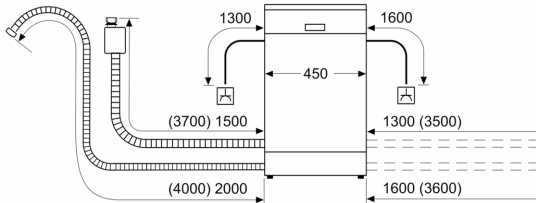

- AquaStop with guarantee
- Glass care system

Performance

- Product dimensions (HxWxD): 84.5 x 45 x 60 cm

Innovation and Technology

Series 2, free-standing dishwasher, 45 cm, Inox Easy Clean SPS2IKI04E

measurements in mm

⌚ socket
() values with extension kit