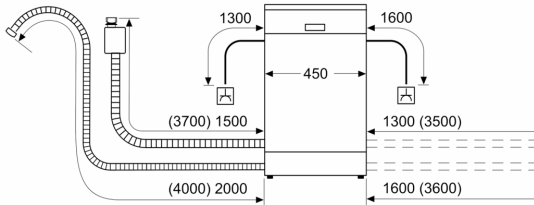

Energy Efficiency Class (Regulation (EU) 2017/1369): E
Energy Consumption for 100 cycles Eco Programme (EU 2017/1369):76 kWh
Maximum number of place settings (EU 2017/1369): 10
The water consumption of the eco programme in liters per cycle (EU 2017/1369):8.9 l
Programme duration (EU 2017/1369): 3:40 h
Airborne acoustical noise emissions (EU 2017/1369): 46 dB(A) re 1 pW
Airborne acoustical noise emission class (EU 2017/1369): C
Cleaning performance:A
Water consumption:8.9 l
Total annual water consumption 220 days: 1958 l
Built-in / Free-standing: Free-standing
Removable top: Yes
Door panel options: Not possible
Height of removable worktop:30 mm
Height of the appliance: 845 mm
Adjustable feet: Yes - all
Maximum adjustability feet: 20 mm
Adjustable plinth: No
Net weight:37.8 kg
Gross weight: 39.2 kg
Connection Rating: 2400 W
Fuse protection:10 A
Voltage: 220-240 V
Frequency: 50; 60 Hz
Length electrical supply cord: 175.0 cm
Plug type: GARDY plug w/ earthing
Length inlet hose: 165 cm
Length outlet hose: 205 cm
Hidden heating element: Yes
Water protection system description: Triple water protection 24h
Child safety devices: Button suspension
Water softener:Yes
Top basket type: R2 45 cm
Adjustable upper basket: Single
Bottom basket type:R2 45 cm
3rd Rack: None
Optional accessories: ...SGZ1010, SGZ3003, SMZ1051EU, SMZ5000, SMZ5002, SMZ5300	
Included accessories 2:no
Number of place settings: 10
Color / Material panel: Stainless steel colour, lacqu.
Color / Material body: Inox Easy Clean
Color / Material top:Stainless steel colour, lacqu.
Dimensions of the product (HxWxD):845 x 450 x 600 mm
Dimensions of the packed product (HxWxD): 880 x 510 x 670 mm

Programmes

- AquaStop with guarantee
- Childproof control lock
- Glass care system

Performance

Innovation and Technology

- Product dimensions (HxWxD): 84.5 x 45 x 60 cm

**Series 2, free-standing dishwasher,
45 cm, Inox Easy Clean
SPS2HKI42E**

measurements in mm

⏏ socket
() values with extension kit