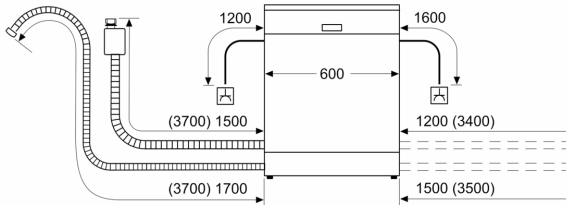

**Series 2, free-standing dishwasher,
60 cm, Inox Easy Clean
SMS2HAI12E**

measurements in mm

⌚ socket
( ) values with extension kit