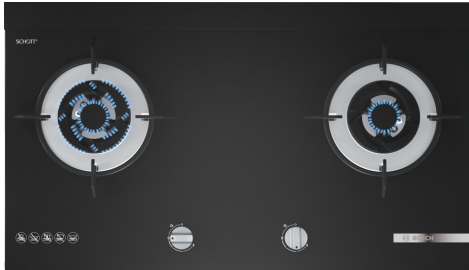

**Series 4, gas hob, 78 cm, Tempered glass, Black
PMD82A31AX**

Product name/family: gas hob
 Built-in / Free-standing: Built-in
 Energy input: Gas
 Total number of positions that can be used at the same time: 2
 Type of control setting devices: sword knobs
 Min. required niche size for installation (HxWxD): 80 x 700-700 x 400-400 mm
 Width of the appliance: 780 mm
 Dimensions: 150 x 780 x 450 mm
 Dimensions of the packed product (HxWxD): 205 x 857 x 551 mm
 Net weight: 12.3 kg
 Gross weight: 14.5 kg
 Residual heat indicator: without
 Location of control panel: Front
 Basic surface material: Tempered glass
 Color of surface: Black, Black
 Color of frame: Black, Black
 Knob Material: Plastic
 Sealed Burners: No
 Gas connection rating: 9800 W
 Voltage: 1,5 V
 Energy input: Gas
 Gas type: Liquidgas G30,31 28-30/37 mbar
 Appliance Dimensions (h x w x d) (in): x x
 Dimensions of the packed product: 8.07 x 21.69 x 33.74
 Net weight: 27.000 lbs
 Gross weight: 32.000 lbs
 Total number of positions that can be used at the same time: 2
 Min. required niche size for installation (HxWxD): 80 x 700-700 x 400-400 mm
 Dimensions: 150 x 780 x 450 mm
 Dimensions of the packed product (HxWxD): 205 x 857 x 551 mm
 Net weight: 12.3 kg
 Gross weight: 14.5 kg

4 242005 258086

**Series 4, gas hob, 78 cm, Tempered
glass, Black
PMD82A31AX**

Key Functions

- Pure brass burner

Technical Information

Series 4, gas hob, 78 cm, Tempered glass, Black PMD82A31AX

A: Min. distance from the hob cut-out to the wall