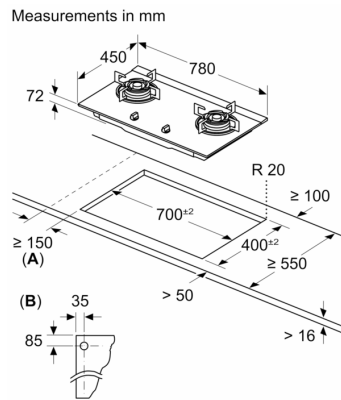

**Series 4, gas hob, 78 cm, Tempered glass, Black
PMD82A31AX**

Product name/family: gas hob
 Built-in / Free-standing: Built-in
 Energy input: Gas
 Total number of positions that can be used at the same time: 2
 Type of control setting devices: sword knobs
 Min. required niche size for installation (HxWxD): 80 x 700-700 x 400-400 mm
 Width of the appliance: 780 mm
 Dimensions: 150 x 780 x 450 mm
 Dimensions of the packed product (HxWxD): 205 x 857 x 551 mm
 Net weight: 12.3 kg
 Gross weight: 14.5 kg
 Residual heat indicator: without
 Location of control panel: Front
 Basic surface material: Tempered glass
 Color of surface: Black, Black
 Color of frame: Black, Black
 Knob Material: Plastic
 Sealed Burners: No
 Gas connection rating: 9800 W
 Voltage: 1,5 V
 Energy input: Gas
 Gas type: Liquidgas G30,31 28-30/37 mbar
 Appliance Dimensions (h x w x d) (in): x x
 Dimensions of the packed product: 8.07 x 21.69 x 33.74
 Net weight: 27.000 lbs
 Gross weight: 32.000 lbs
 Total number of positions that can be used at the same time: 2
 Min. required niche size for installation (HxWxD): 80 x 700-700 x 400-400 mm
 Dimensions: 150 x 780 x 450 mm
 Dimensions of the packed product (HxWxD): 205 x 857 x 551 mm
 Net weight: 12.3 kg
 Gross weight: 14.5 kg

4 242005 258086

**Series 4, gas hob, 78 cm, Tempered
glass, Black
PMD82A31AX**

Key Functions

- Pure brass burner

Technical Information

Series 4, gas hob, 78 cm, Tempered glass, Black PMD82A31AX

A: Min. distance from the hob cut-out to the wall

B: Position of gas connection in the cut-out

A space of min. 100 mm in height should be kept available below the hob