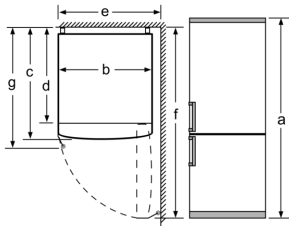

**Fridge Compartment**

- 1 VitaFresh drawer equipped with humidity control
- 2 VitaFresh box so fish and meat stay fresh for longer.
- 3 Extension rail systems for easy pull-out of drawer-compartments
- 4 safety glass shelves of which 2 are height adjustable
- 1 door trays (large)
- 2 door trays (small)
- 1 Bottle rack

**Freezer Compartment**

- 3 Pull-out drawers for storage
- 3 storage drawers on extension rail systems for easy pull-out
- 1 Ice cube tray with Lid(s)
- Freezing Capacity: 14 kg/ 24h

**Design and Styling**

- Stainless steel with changeable colour door panel
- Integrated vertical handle

**Accessories**

- 3 egg tray(s)

**Series 4, Variostyle basic appliance  
without colored door, 186 x 60 cm  
KGN36IJ3AJ**

Appliance name	a	b	c	d	e	f	g
KGN36 (Inner handle)	1860	600	660	590	600	1210	660
KGN36 (Outer handle)	1860	600	660	590	640	1210	700

Specification
a Height
b Width
c Depth with door closed, without handle
d Cabinet depth
e Width with door opened to 90°
f Depth with door opened
g Depth with door closed, with handle

measurements in mm