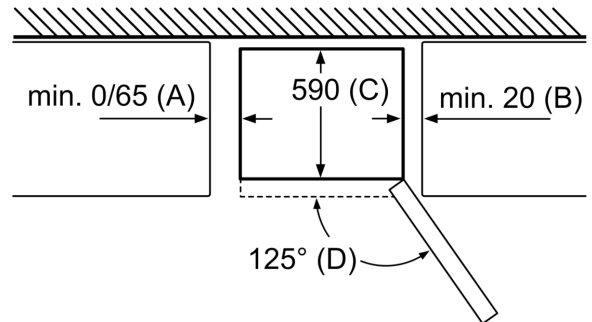

- Stainless steel with changeable colour door panel
- Integrated vertical handle

**Accessories**

- 3 egg tray(s)

**Series 4, Variostyle basic appliance  
without colored door, 186 x 60 cm  
KGN36IJ3AJ**

Appliance name	a	b	c	d	e	f	g
KGN36 (Inner handle)	1860	600	660	590	600	1210	660
KGN36 (Outer handle)	1860	600	660	590	640	1210	700

Specification
a Height
b Width
c Depth with door closed, without handle
d Cabinet depth
e Width with door opened to 90°
f Depth with door opened
g Depth with door closed, with handle

measurements in mm