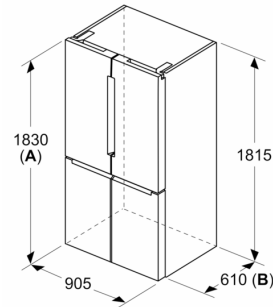

Measurements in mm

A: Front is adjustable 1830–1847 mm, with front levelling feet fully extended

B: Add 25 mm for fixed spacers on back