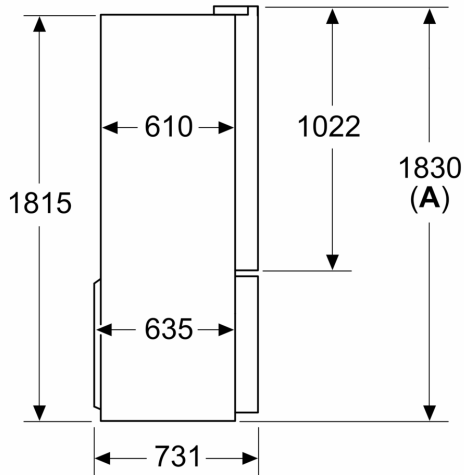

**Series 4, French Door Bottom
freezer, multi door, 183 x 90.5 cm,
Black stainless steel
KFN96AXEA**

Measurements in mm

A: Front is adjustable 1830–1847 mm, with front levelling feet fully extended