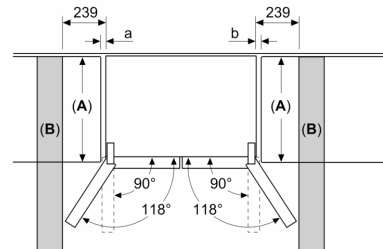

#### **Appliance Dimension**

- Appliance Height: 1830 mm
- Appliance Width:905 mm
- Appliance Depth:731 mm

**Series 4, French Door Bottom  
freezer, multi door, 183 x 90.5 cm,  
Black stainless steel  
KFN96AXEA**

Measurements in mm

**A:** Front is adjustable 1830–1847 mm, with front levelling feet fully extended

Measurements in mm

**A:** Front is adjustable 1830–1847 mm, with front levelling feet fully extended

**B:** Add 25 mm for fixed spacers on back

Measurements in mm

Measurements in mm

A	a	b
≤ 600	0	0
600 < A ≤ 650	45	45
650 < A ≤ 700	60	60
> 700	239	239

**A:** Kitchen cabinet or worktop depth

**B:** Wall  
Drawers can be pulled and taken out with door open to 90°