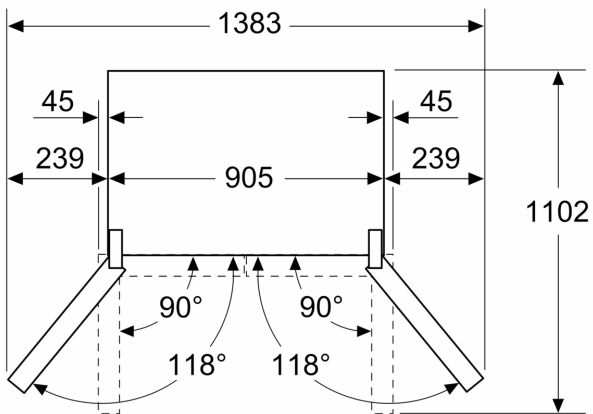

#### **Appliance Dimension**

- Appliance Height: 1830 mm
- Appliance Width:905 mm
- Appliance Depth:731 mm

**Series 4, French Door Bottom  
freezer, multi door, 183 x 90.5 cm,  
Black stainless steel  
KFN96AXEA**

Measurements in mm

**A:** Front is adjustable 1830–1847 mm, with front levelling feet fully extended

Measurements in mm

**A:** Front is adjustable 1830–1847 mm, with front levelling feet fully extended

**B:** Add 25 mm for fixed spacers on back

Measurements in mm

Measurements in mm

A	a	b
≤ 600	0	0
600 < A ≤ 650	45	45
650 < A ≤ 700	60	60
> 700	239	239