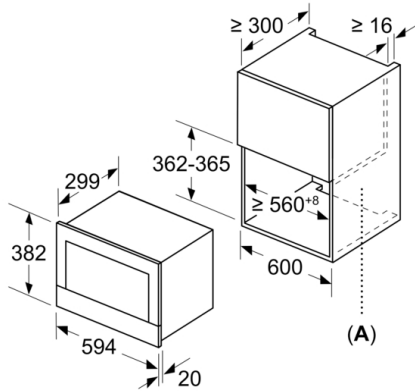

Series 8, built-in microwave, Stainless steel BEL634GS1T

measurements in mm