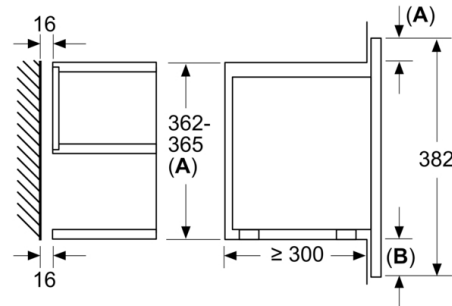

### **Technical information**

- Appliance dimension (hxwx): 382 mm x 594 mm x 318 mm
- Required niche size for installation (HxWxD mm): 362 mm -  
382 mm x 560 mm - 568 mm x 300 mm
- Electrical connection rating: 1990 W
- Plug type: Thai plug
- Length of mains cable: 150 cm

## Series 8, built-in microwave, Stainless steel BEL634GS1T

measurements in mm

A: Back panel open

measurements in mm

A: Overhang at top:  
 Recess 362: 6 mm  
 Recess 365: 3 mm  
 B: Overhang at bottom: 14 mm

measurements in mm