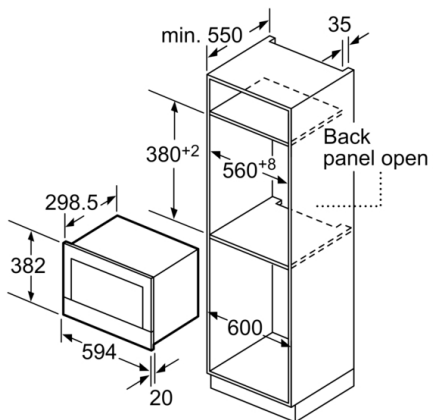

### **Technical information**

- Appliance dimension (hxwx): 382 mm x 594 mm x 318 mm
- Required niche size for installation (HxWxD mm): 362 mm -  
382 mm x 560 mm - 568 mm x 300 mm
- Electrical connection rating: 1990 W
- Plug type: Thai plug
- Length of mains cable: 150 cm

## Series 8, built-in microwave, Stainless steel BEL634GS1T

measurements in mm

A: Back panel open

measurements in mm

A: Overhang at top:  
 Recess 362: 6 mm  
 Recess 365: 3 mm  
 B: Overhang at bottom: 14 mm

measurements in mm