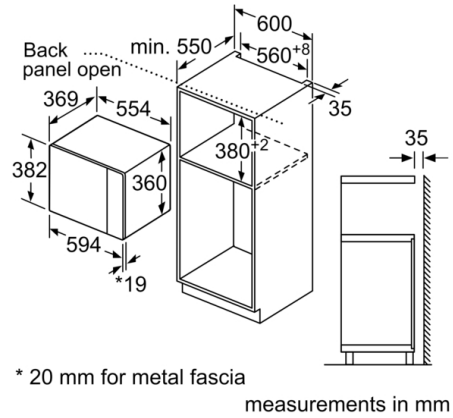

Series 6, built-in microwave, 59 x 38 cm
BEL554MS0T