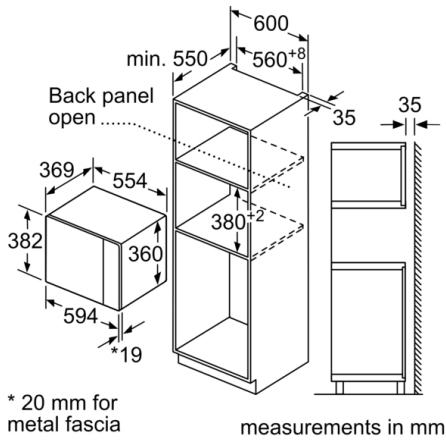

Series 6, built-in microwave, 59 x 38 cm
BEL554MS0T