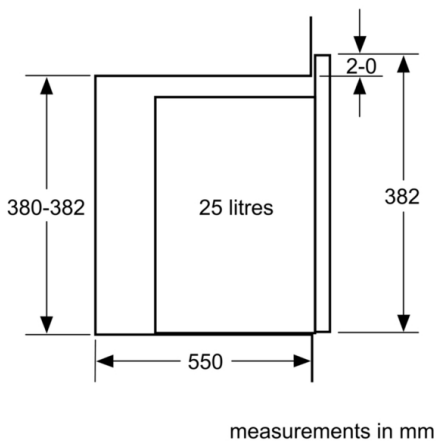

Technical Data

Type of micro-wave oven : MW+Grill function
Type of control : Electronic
Color / Material Front : Stainless steel
Dimensions : 382 x 594 x 388 mm
Cavity dimensions : 208.0 x 328.0 x 369.0 mm
Length electrical supply cord : 130.0 cm
Net weight : 16.9 kg
Gross weight : 20.7 kg
Maximum micro-wave power : 900 W
Number of Power Levels : 5
Turntable : Yes
Cavity material : Stainless steel
Door opening : Button
Clock : Yes
Included accessories : 1 x grid, 1 x Turntable
Main colour of product : Stainless steel
Height of the appliance : 382 mm
Width of the appliance : 594 mm
Depth of the product : 388 mm
Maximum micro-wave power : 900 W
Connection Rating : 1450 W
Fuse protection : 10 A
Voltage : 220-230 V
Frequency : 50 Hz
Plug type : Thai plug
Color / Material Front : Stainless steel
Required cutout/niche size for installation (in) : x x
Dimensions of the packed product : 18.50 x 18.11 x 25.98
Net weight : 37.000 lbs
Gross weight : 46.000 lbs
Included accessories : 1 x grid, 1 x Turntable

Series 6, built-in microwave, 59 x 38 cm BEL554MS0T

**The built-in microwave for the 38 cm niche:
use it for thawing, heating and perfect
preparation of foods.**

Heating Functions

- Microwave with 5 power settings:
900 W, 600 W, 360 W, 180 W, 90 W
- Microwave with grill function with 3 power settings:
360 W, 180 W, 90 W

Technical information

- Appliance dimension (hxwxd): 382 mm x 594 mm x 388 mm
- Required niche size for installation (HxWxD mm): 380 mm -
382 mm x 560 mm - 568 mm x 550 mm
- Electrical connection rating: 1450 W
- Plug type: Thai plug
- Length of main cable: 130 cm

Series 6, built-in microwave, 59 x 38 cm
BEL554MS0T

Microwave,
corner installation