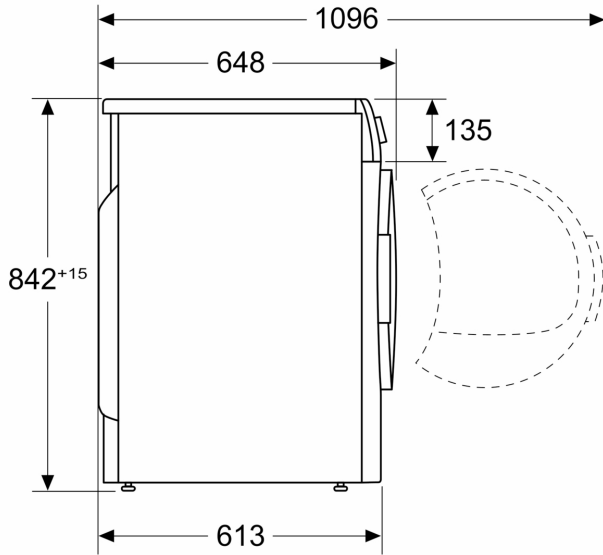

Built-in / Free-standing: Free-standing
 Removable top: No
 Door hinge: Right
 Color / Material body: White
 Length electrical supply cord: 145.0 cm
 Dimensions: 842x598x613 mm
 Net weight: 49.9 kg
 Drum volume: 112 l
 Fluorinated greenhouse gases: No
 Hermetically sealed equipment: Yes
 The quantity expressed in CO2 equivalent: 0.000 t
 Connection rating: 625 W
 Fuse protection: 10 A
 Voltage: 220-240 V
 Frequency: 50 Hz
 Drying process: automatic
 Loading capacity: 9.0 kg

Energy Efficient, perfect drying results everytime

Technical Information

- Capacity: 9 kg, Heat-Pump
- Dimensions (H x W x D): 84.2 cm x 59.8 cm x 61.3 cm

Programmes

- Cottons Cottons Eco, Synthetics, Mix, Delicates, Timed Prog. Cold, Timed Prog. Warm, Wool Finish, SuperQuick 40', Towles, Sportswear, Down Wear, Duvet, Shirts/Blouses

**Series 6, Heat pump tumble dryer, 9
kg
WQG24200SG**

Measurements in mm

Measurements in mm